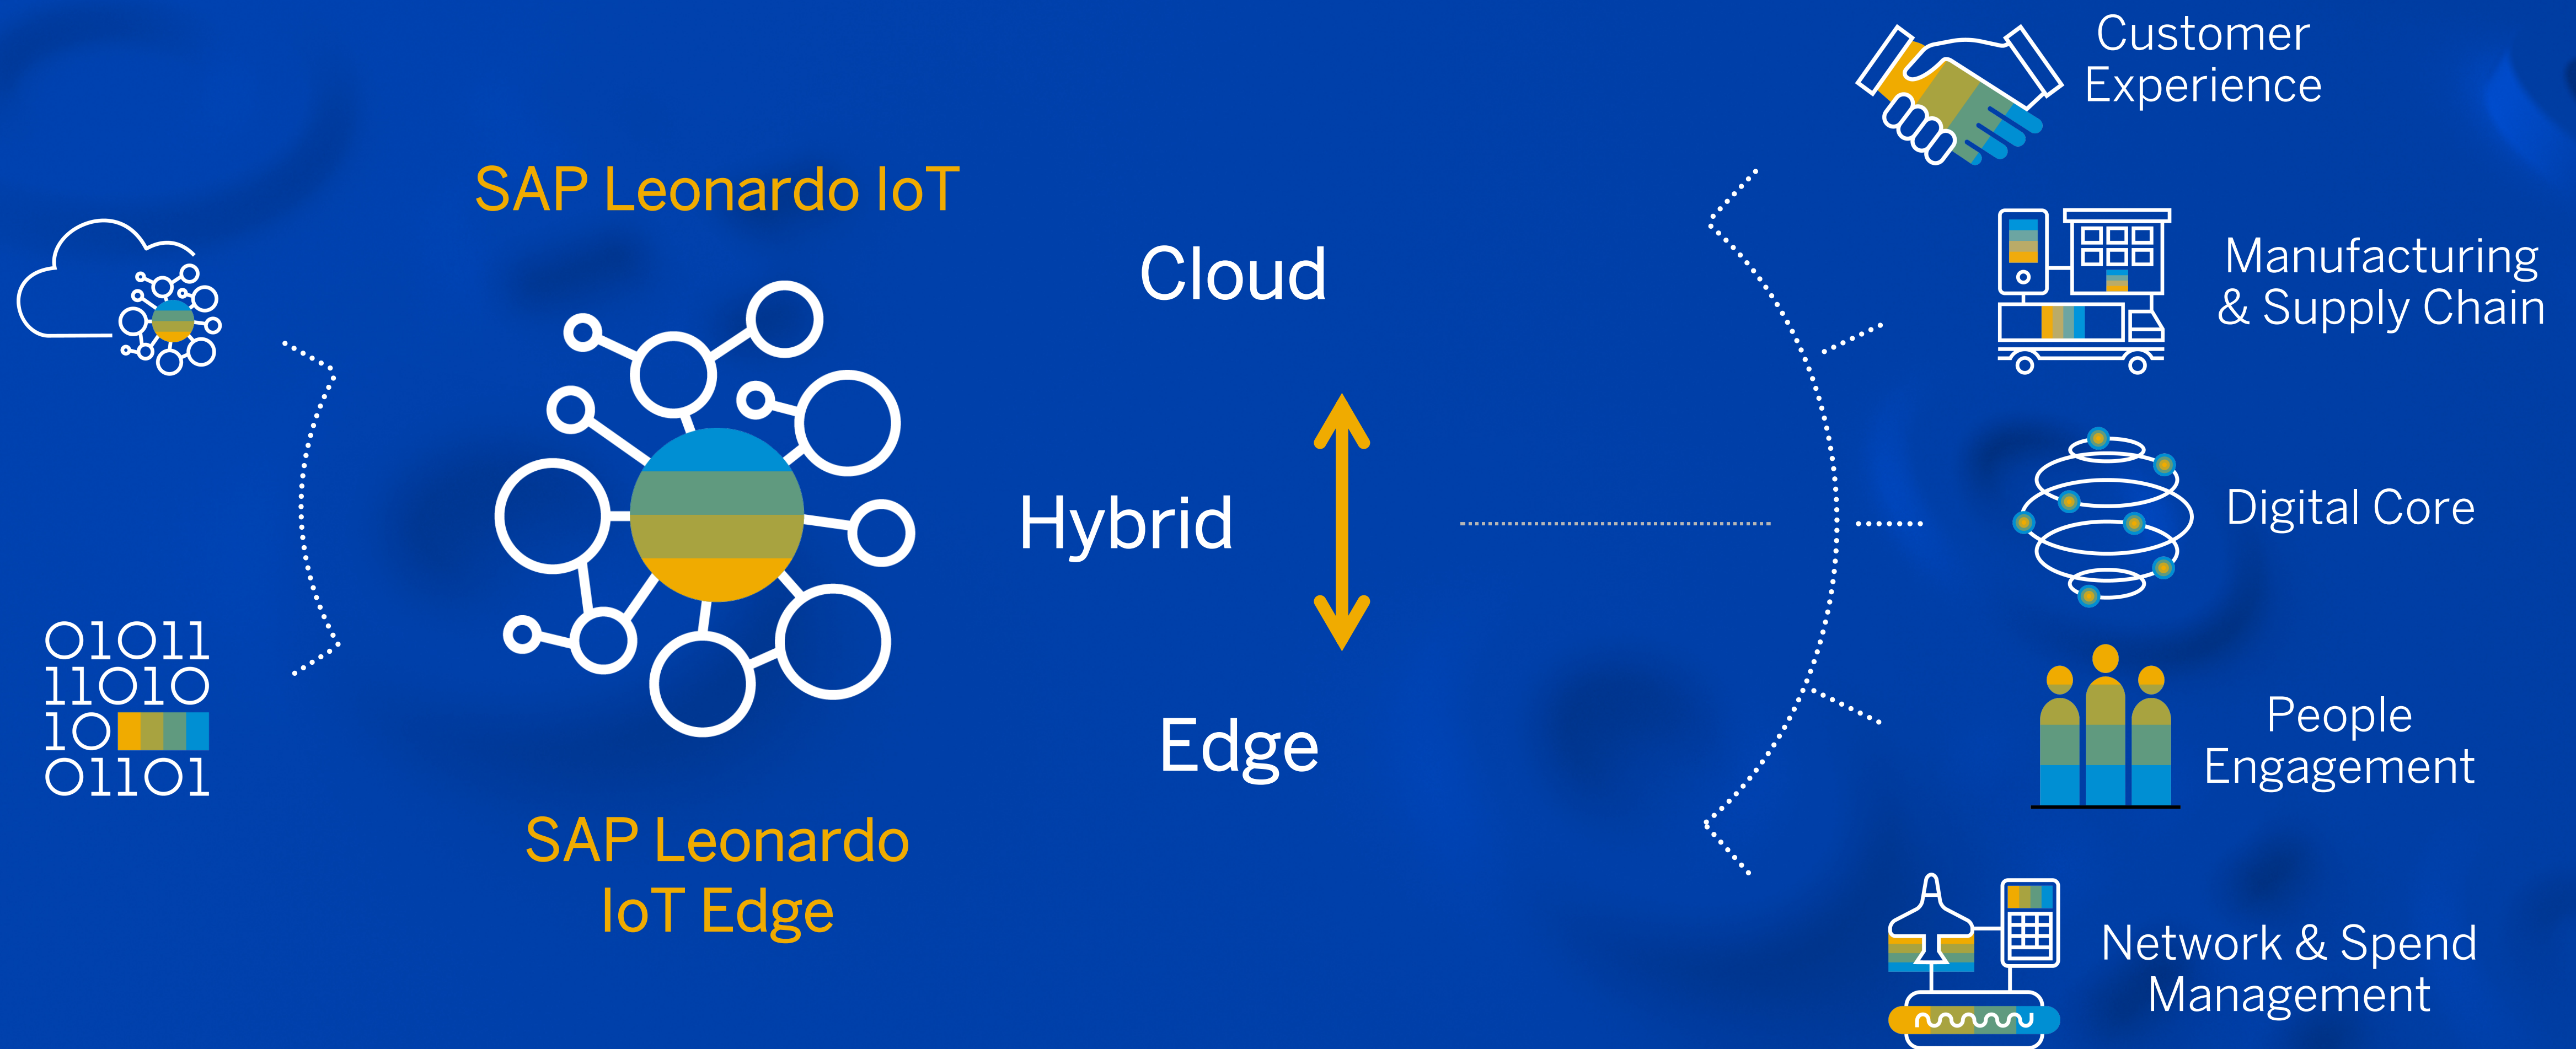

# Digital Platform

Business Technology Platform  
for Data-Driven Innovation

# SAP Leonardo Internet of Things: cloud-to-cloud interoperability and edge interoperability

Open ecosystem &  
partnerships

One digital platform

01011  
11010  
10101  
01101

SAP Leonardo IoT

SAP Leonardo  
IoT Edge

Manufacturing  
& Supply Chain

Digital Core

People  
Engagement

Network & Spend  
Management

# Extend your business processes to the edge

**SAP** SAPPHIRE**NOW**

**THE BEST RUN**

**SAP**