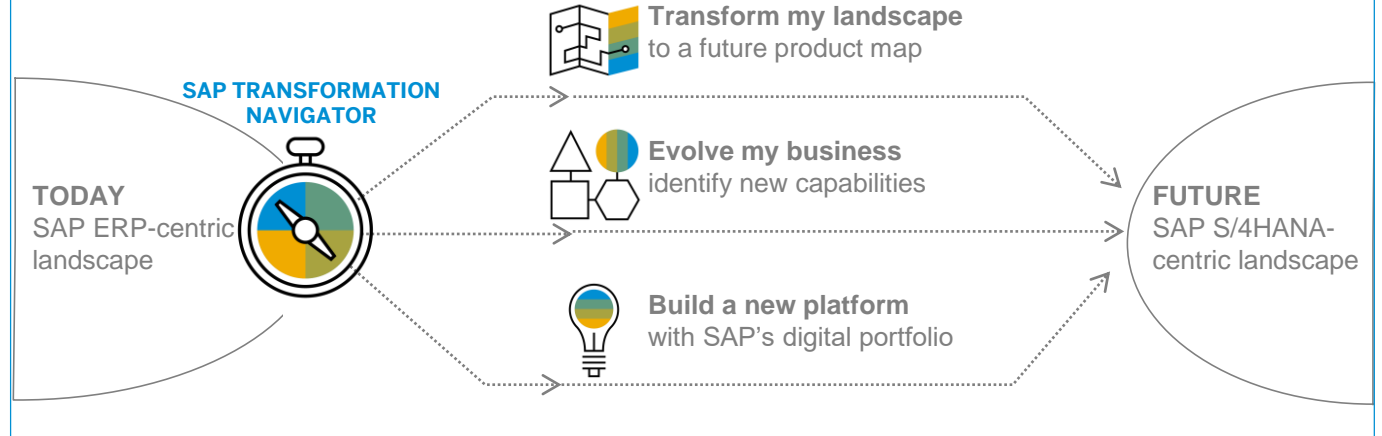

SAP TRANSFORMATION NAVIGATOR

Create a custom road map for transitioning to SAP S/4HANA and the Intelligent Enterprise with confidence and visionary purpose.

Free self-service for SAP Customers & Partners

Assess key aspects of your business requirements and technical environment to build a business case and road map:

Get guidance on how to plan your transformation from a digital company to an intelligent enterprise.

Build an assessment of your current IT landscape, business strategy, and industry trends.

Create a comprehensive report of custom recommendations and road map to realize your strategy

Supported Transformation Scenarios

SAP Transformation Navigator in 5 Steps

Get Started

[Watch](#) a short demo

[Learn](#) with our Quick Tip Video Series

[Try](#) the tool for yourself

“What I like about SAP Transformation Navigator is that it gives us a framework for our digital transformation journey. It asks questions you might not know to ask. Based on your answers, it charts a path forward.”