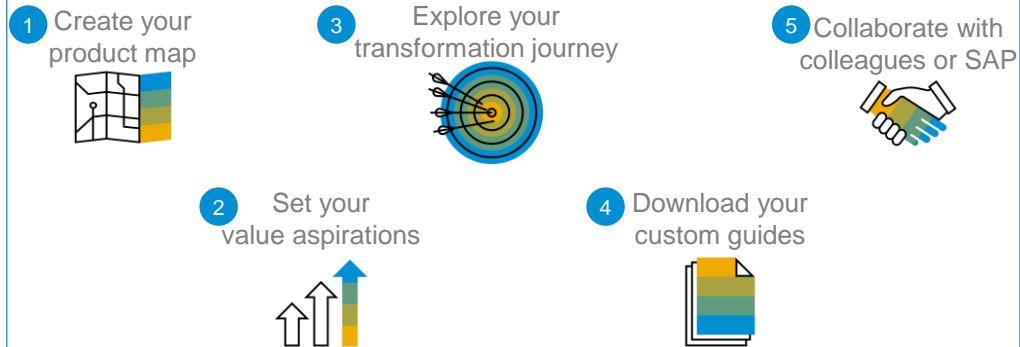

Build an assessment of your current IT landscape, business strategy, and industry trends.

Create a comprehensive report of custom recommendations and road map to realize your strategy

Supported Transformation Scenarios

SAP Transformation Navigator in 5 Steps

Get Started

[Watch](#) a short demo

[Learn](#) with our Quick Tip Video Series

[Try](#) the tool for yourself

“What I like about SAP Transformation Navigator is that it gives us a framework for our digital transformation journey. It asks questions you might not know to ask. Based on your answers, it charts a path forward.”