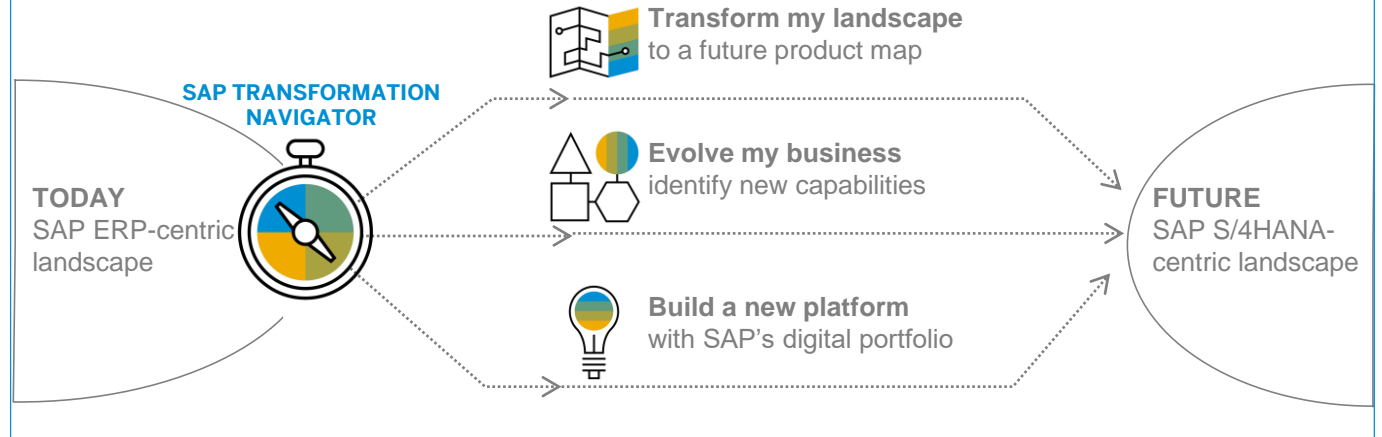

SAP TRANSFORMATION NAVIGATOR

Create a custom road map for transitioning to SAP S/4HANA and the Intelligent Enterprise with confidence and visionary purpose.

Free self-service for SAP Customers & Partners

Assess key aspects of your business requirements and technical environment to build a business case and road map:

Get guidance on how to plan your transformation from a digital company to an intelligent enterprise.

Build an assessment of your current IT landscape, business strategy, and industry trends.

Create a comprehensive report of custom recommendations and road map to realize your strategy

Supported Transformation Scenarios

SAP Transformation Navigator in 5 Steps

Get Started

[Watch](#) a short demo

[Learn](#) with our Quick Tip Video Series

[Try](#) the tool for yourself

What I like about SAP Transformation Navigator is that it gives us a framework for our digital transformation journey. It asks questions you might not know to ask. Based on your answers, it charts a path forward.