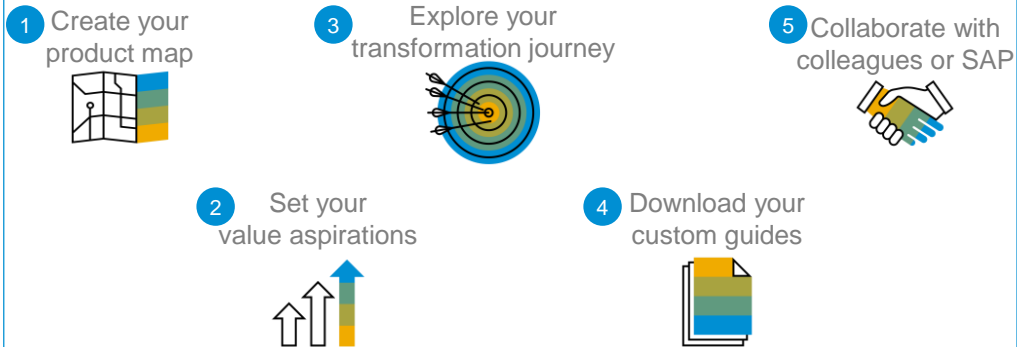

Build an assessment of your current IT landscape, business strategy, and industry trends.

Create a comprehensive report of custom recommendations and road map to realize your strategy

Supported Transformation Scenarios

SAP Transformation Navigator in 5 Steps

Get Started

[Watch](#) a short demo

[Learn](#) with our Quick Tip Video Series

[Try](#) the tool for yourself

What I like about SAP Transformation Navigator is that it gives us a framework for our digital transformation journey. It asks questions you might not know to ask. Based on your answers, it charts a path forward.