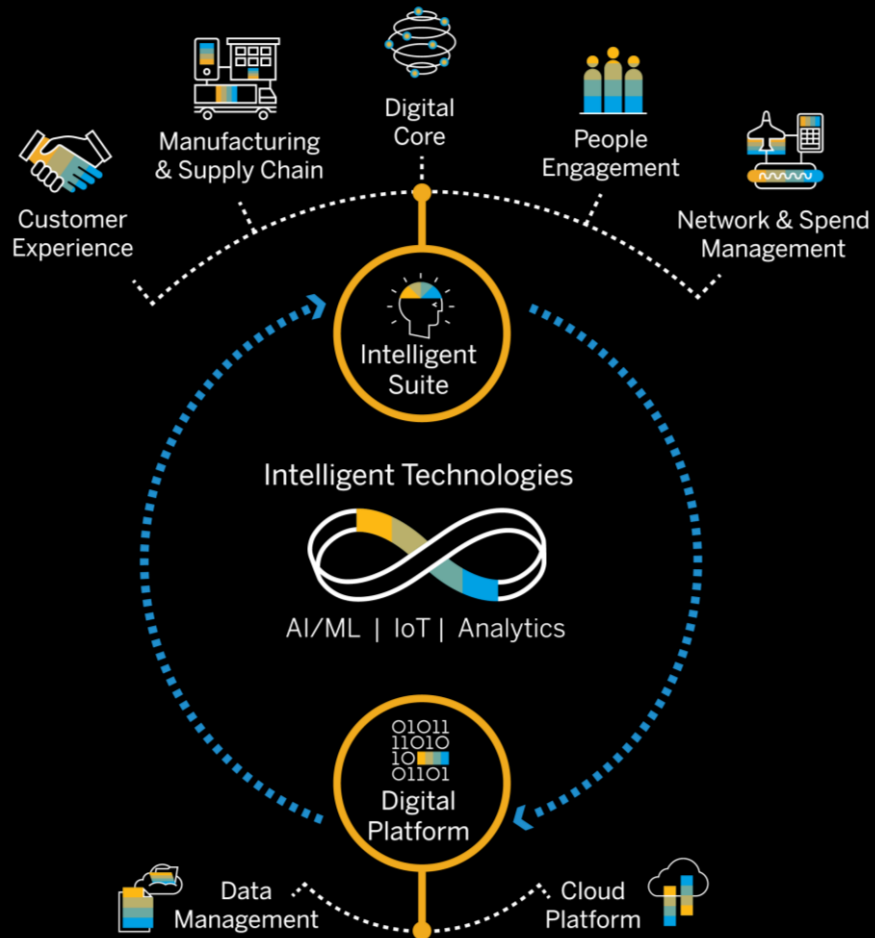

effect

THE INNOVATION EXPERIENCE

／ INNOVATION

**THE 'RIDE' OF INNOVATION FROM
CONNECTING PEOPLE, DEVICES AND THINGS**

SAP

I Ride. A lot.

Kawasaki

Ninja 1000
(right)

&

Ninja ZX10R

Jonathan Rae – WSBK Champ

- MotoX
- Honda and Redbull
- Ten Kate
- KRT

Data & Performance

Connectedness is key to performance

Provided by SAP (system of record)

Recompose some existing processes and data and breath some life into them with modern technologies and intuitive UX

In collaboration with SAP (bi-modal)

Get people working together and doing things differently by taking a data-driven view of the organisation, extending systems of record with other data non-disruptively