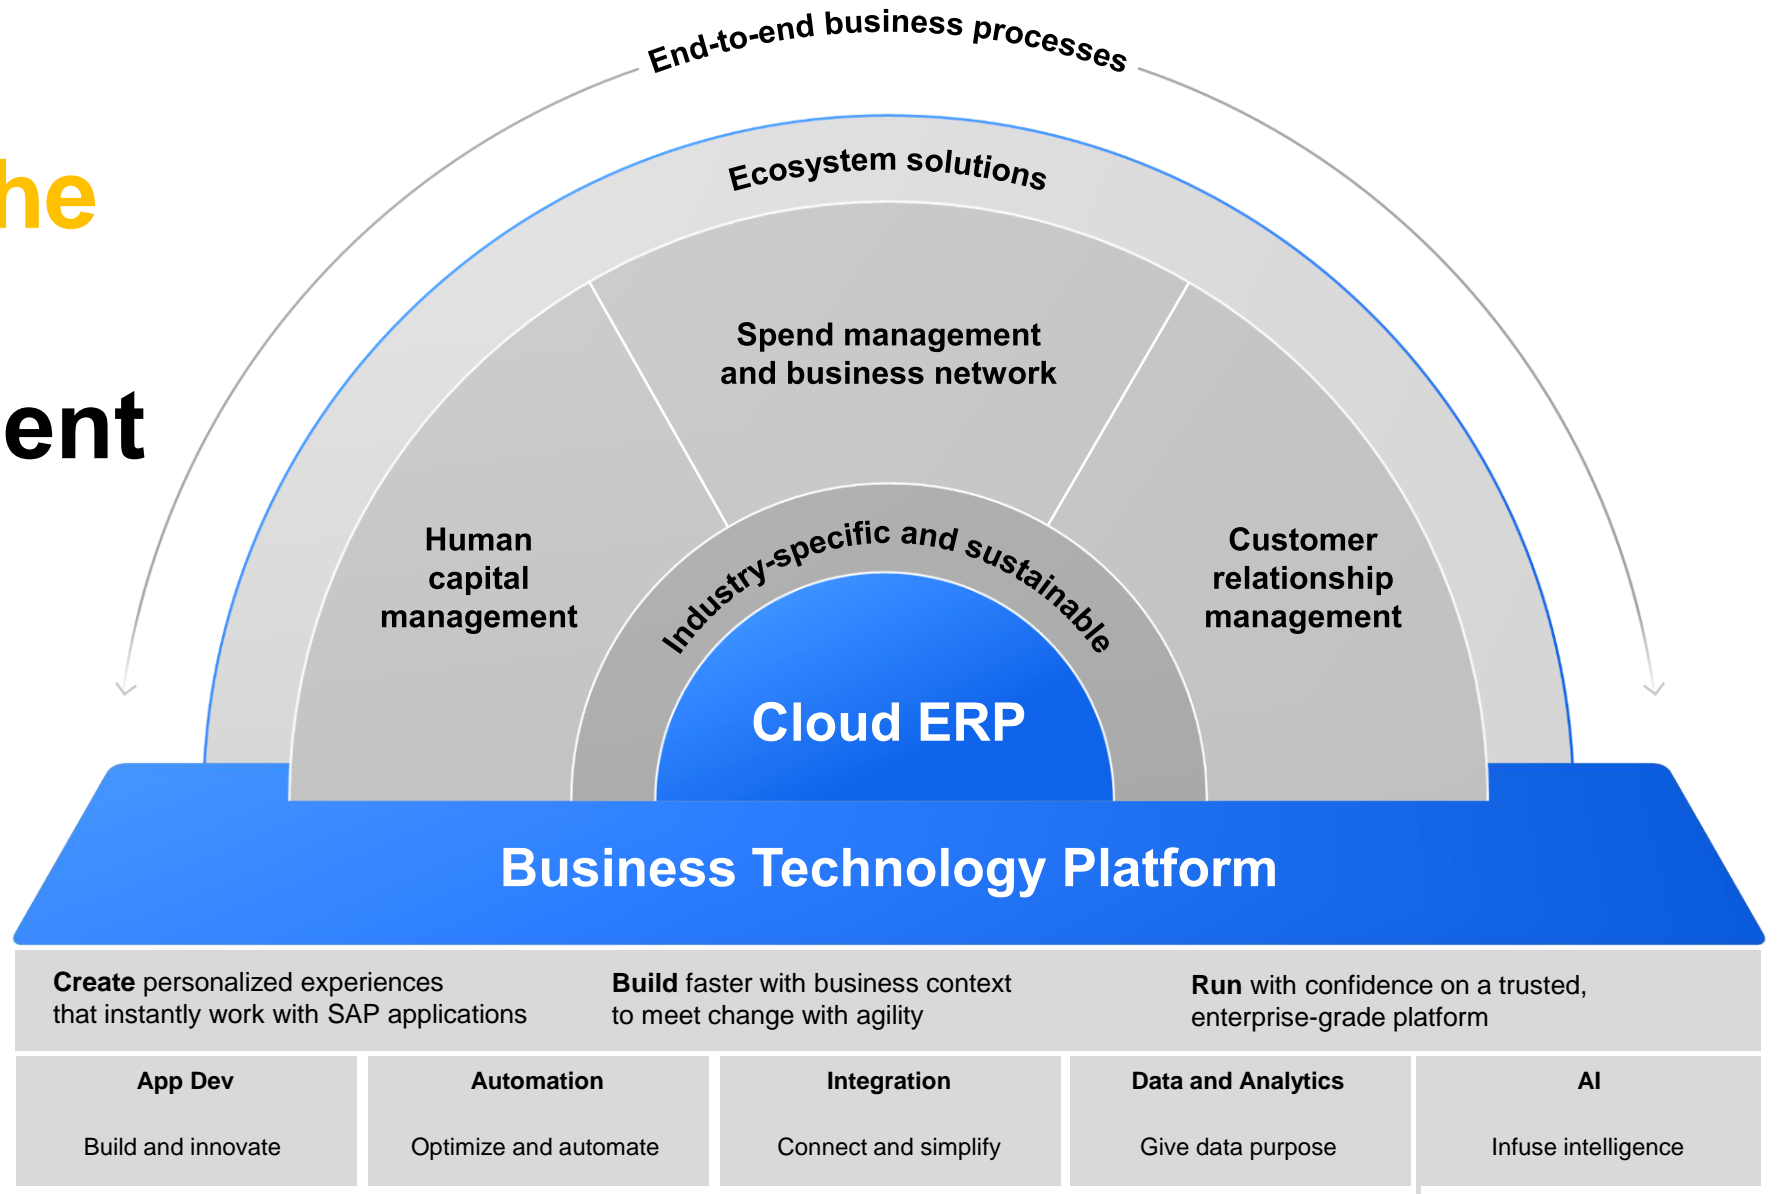

We help you to accelerate innovation
to unlock your business potential.

By combining our
market-leading
technology...

... we can make
the whole greater
than the sum of
its parts.

SAP's tightly integrated portfolio across end-to-end processes helps you future-proof your business.

SAP BTP Extensibility Capabilities for Business and Professional Developer

Integrate Business Processes

Run a connected enterprise
with SAP Integration Suite

Simplify connectivity with open
connectors to more than 170
third party applications

170+

open connectors

3300+

published APIs

5000+

CDS views

>350

SAP Business
Events

250+

Data and Analytics
content packages

Smart Co₂nverter

Smart CO2nverter

Summary

SAP BTP is the foundation of the Intelligent Sustainable Enterprise

Thank you.