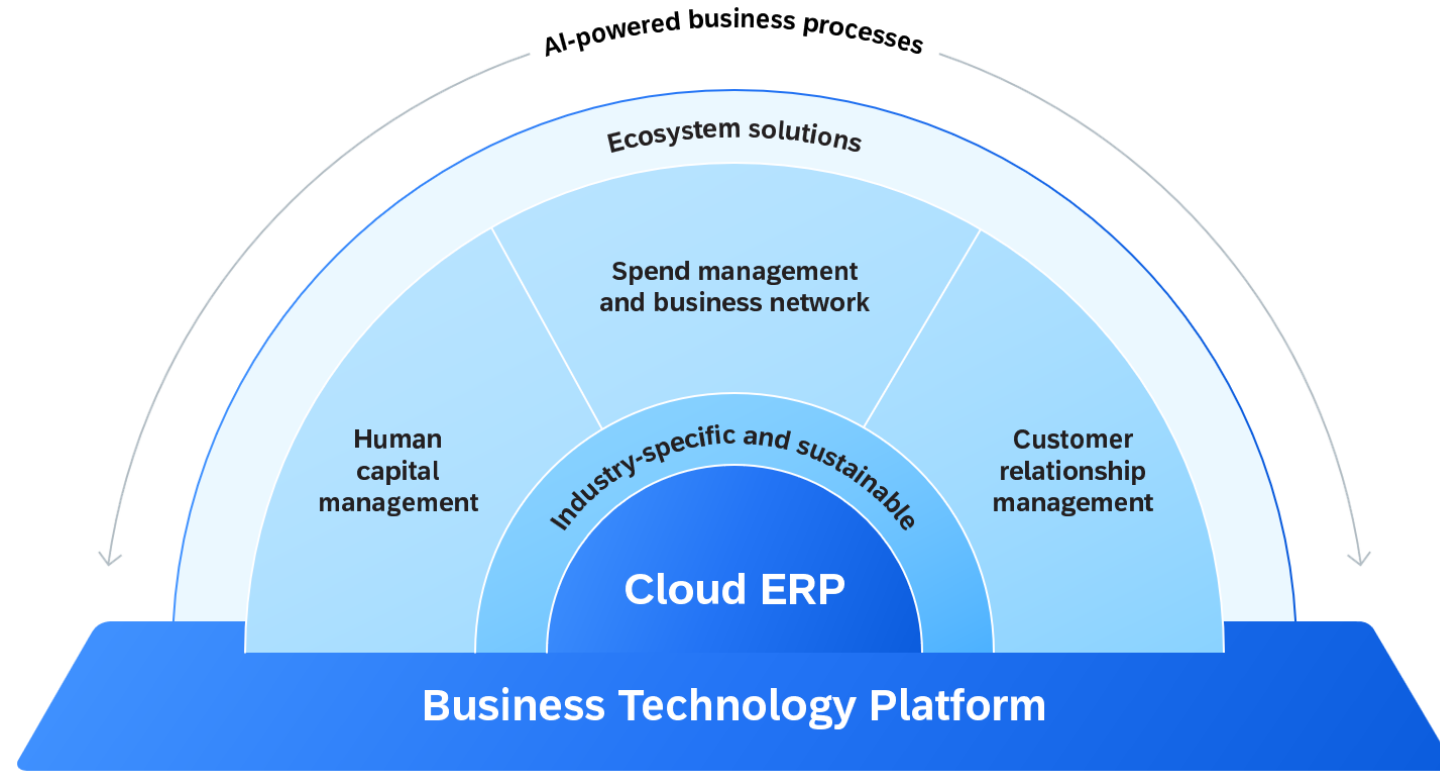

SAP Business Technology Platform

Accelerating Innovation by Unlocking the Potential of Your Business

Rajeev Gollapudi
Chief Product Manager SAP BTP

THE BEST RUN 

A rocket is shown launching vertically from a vast, undulating sea of white and orange-tinted clouds. The rocket's engines are glowing with a bright orange and yellow light, and a long, white plume of smoke trails behind it. The background is a dark blue night sky filled with stars, with a full moon visible on the right side. Two vertical blue lines are positioned to the right of the text.

We help you to accelerate innovation
to unlock your business potential.

By combining our
market-leading
technology...

... we can make
the whole greater
than the sum of
its parts.

SAP's tightly integrated portfolio across end-to-end processes helps you future-proof your business.

[openSAP Course](#)

Scan this code and access

[Strategy Paper](#)

Scan this code and access

**SAP BTP is
the foundation
for a seamlessly
integrated
SAP portfolio.**

... but SAP BTP
is not limited
to this...