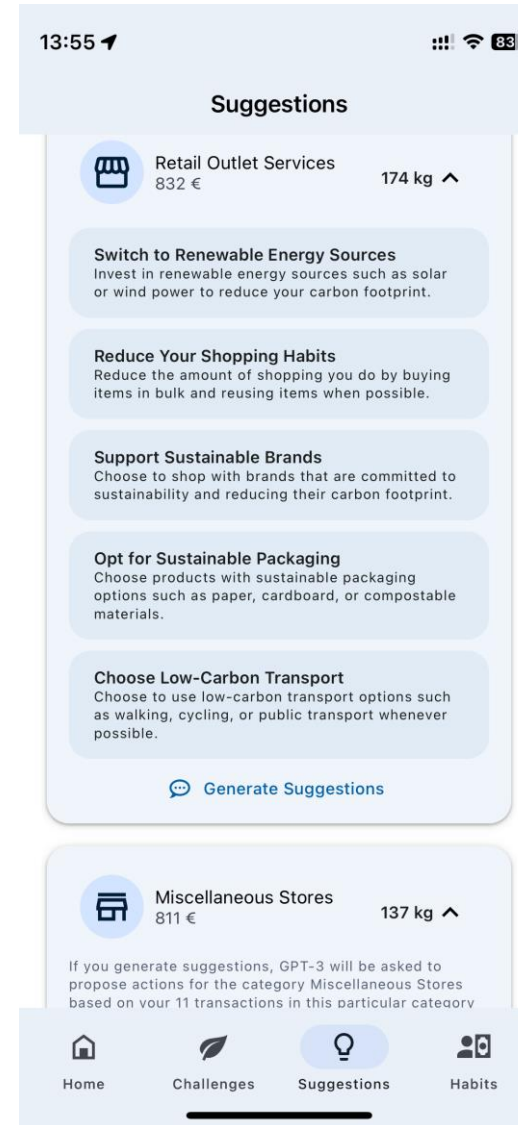

Smart CO2nverter