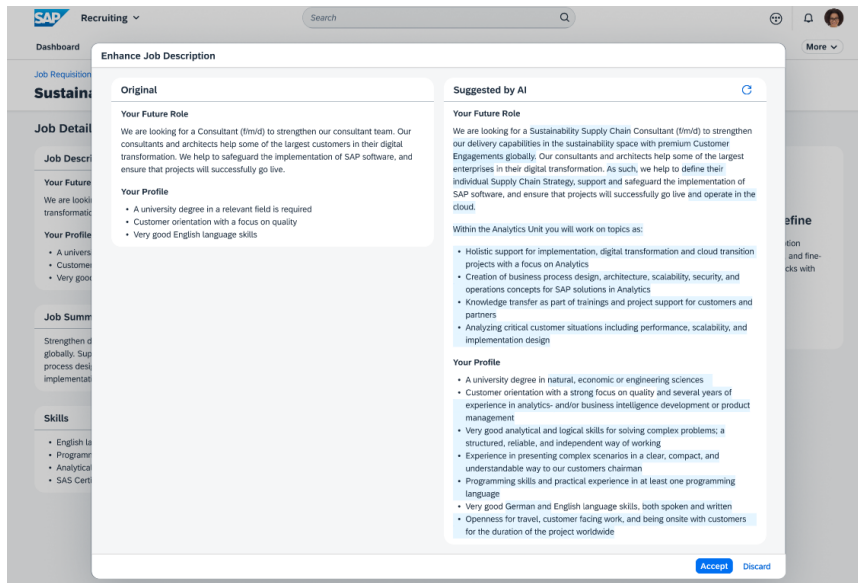

Create job descriptions and interview questions that attract top talent

AI-powered job description drafts and interview questions

CHALLENGE

- Limited time to create a compelling job descriptions
- Quality of job description impacts relevance to applicants
- Ensure consistency across job descriptions for employer branding
- Rushed preparation for candidate interviews

SOLUTION

SAP SuccessFactors Recruiting

- Draft **job descriptions** quickly that are well-structured and reduce bias
- Receive **tailored interview questions** based on job description and candidate's resume

OUTCOMES

Reduce

Time and cost to create job descriptions

Improve

Quality of interviews and preparation

Increase

Attractiveness as employer of choice

Hiring manager

Recruit to Retire