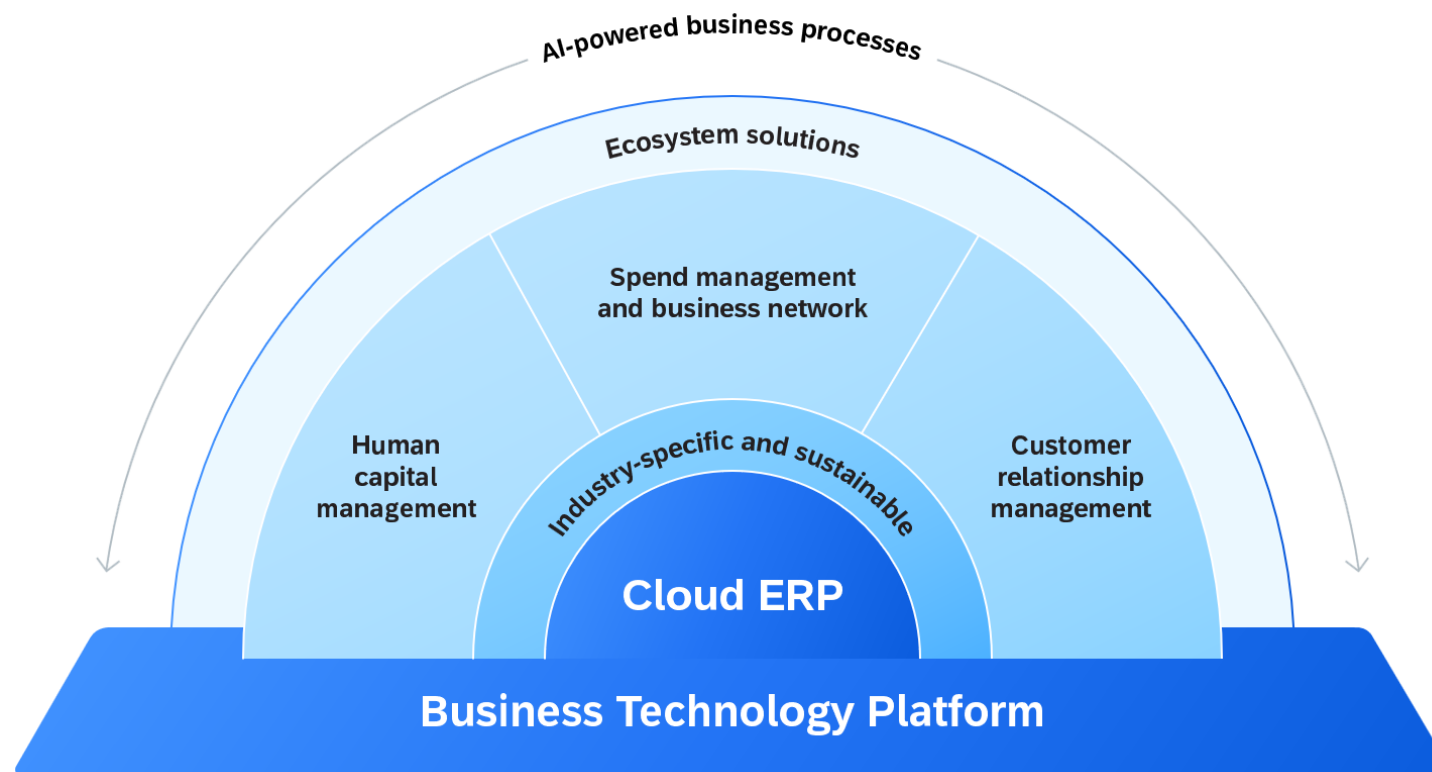

SAP Business Technology Platform

Accelerating Innovation by Unlocking the Potential of Your Business

Rajeev Gollapudi
Chief Product Manager SAP BTP

THE BEST RUN 

A rocket is shown launching vertically from a vast, undulating sea of white and orange-tinted clouds. The rocket's engines are glowing with a bright orange and yellow light, and a long, white plume of smoke trails behind it. The background is a dark blue night sky filled with stars, with a full moon visible on the right side. Two vertical blue lines are positioned to the right of the text.

We help you to accelerate innovation
to unlock your business potential.

By combining our
market-leading
technology...

... we can make
the whole greater
than the sum of
its parts.

SAP's tightly integrated portfolio across end-to-end processes helps you future-proof your business.