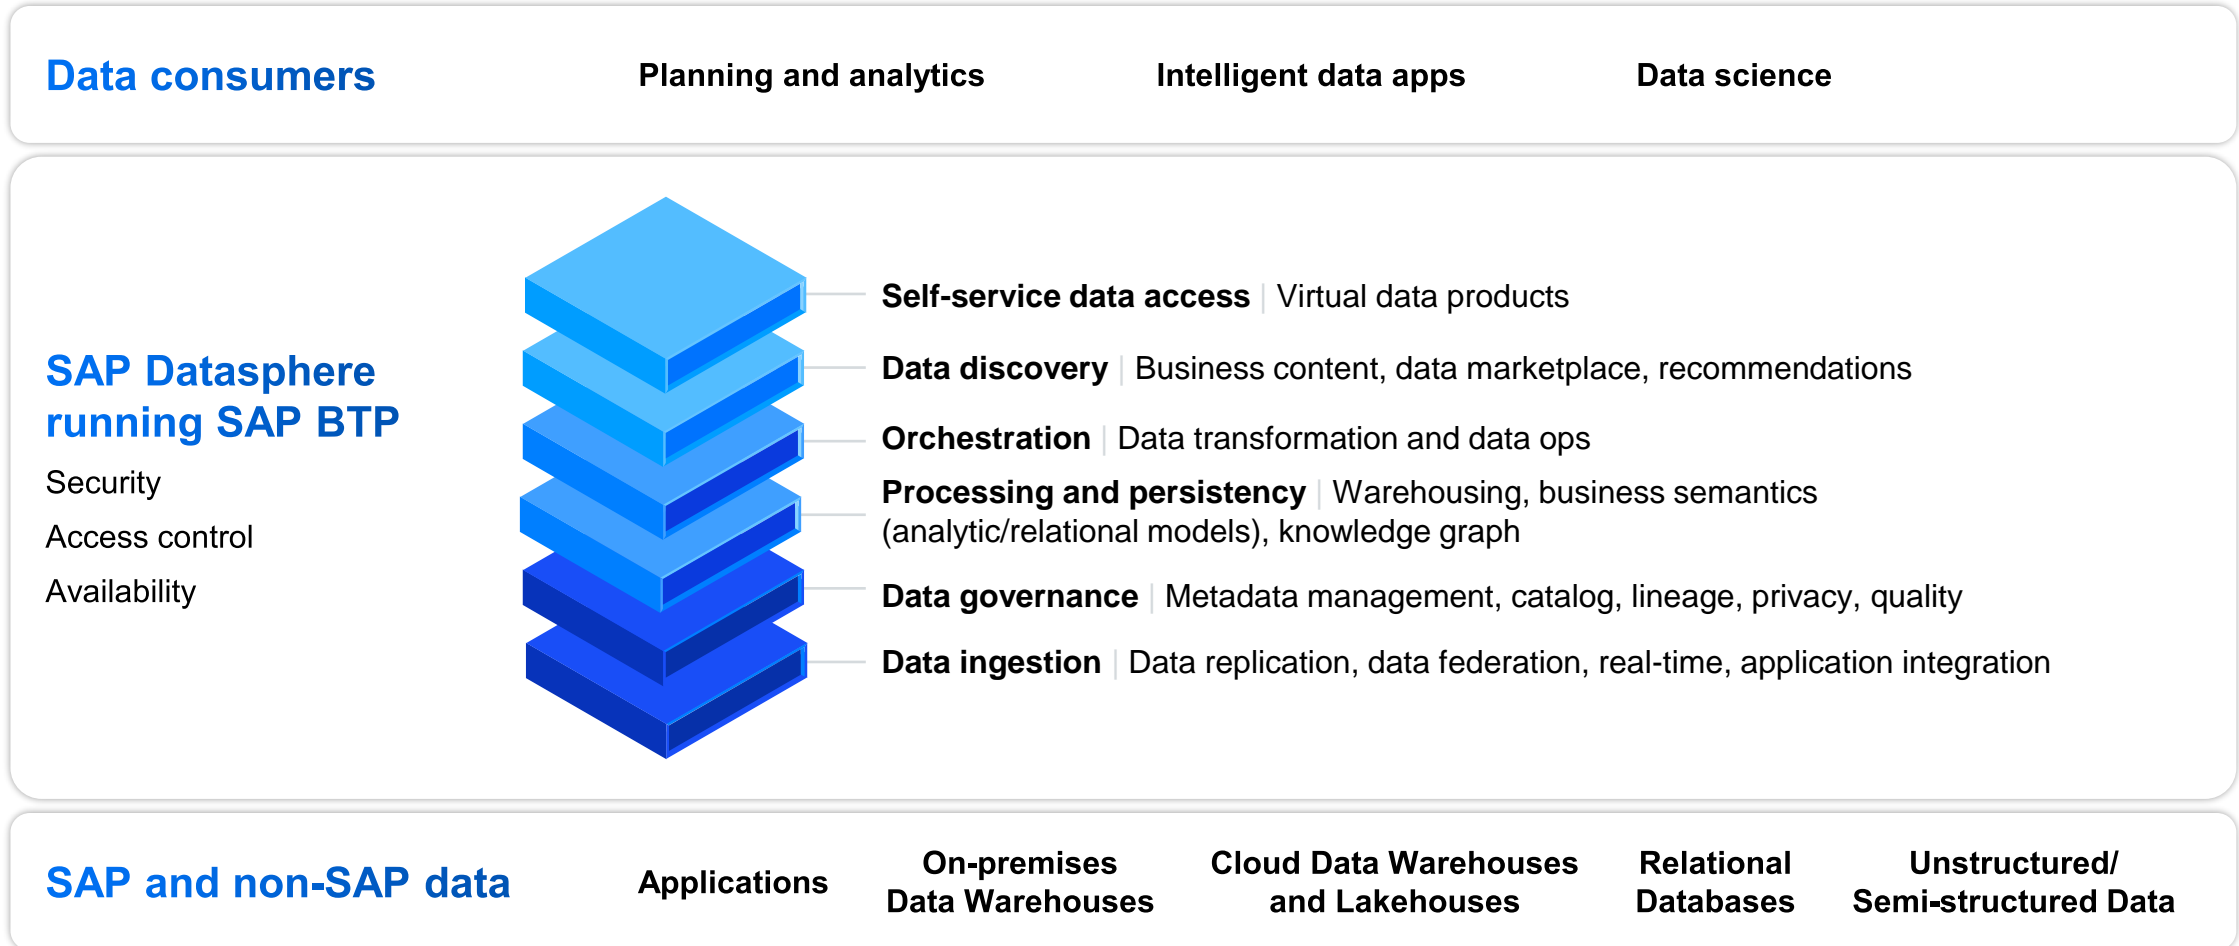

SAP Datasphere is the foundation for a business data fabric architecture