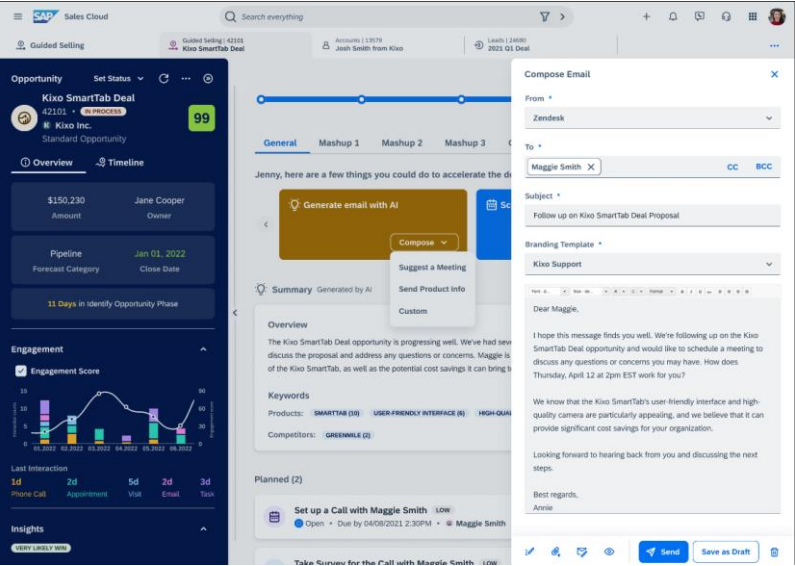

Personalize customer engagement and product descriptions

AI-powered product descriptions and customer relations

CHALLENGE

- **Commerce/ Marketing:** Creating and personalizing product descriptions
- **Sales/ Service:** Analysis of text and suggesting “Next Actions”

SOLUTION

SAP Digital Assistant for CX

- **Commerce/ Marketing:** Accelerate creating personalized, relevant, and contextualized product descriptions and images
- **Sales/ Service:**
  - Summarization of info in natural language (Account Brief, Case Brief, etc.)
  - Personalized Human readable text generation (generation of emails, replies to cases, etc.)

OUTCOMES

Increase
Sales conversions

Personalize
Customer interactions
and product descriptions

~300k€/ yr.
Expected savings for
average SAP Service
Cloud customer

Sales/ Service

Lead to Cash

Note: This is current state of planning and may be changed by SAP at any time without notice.