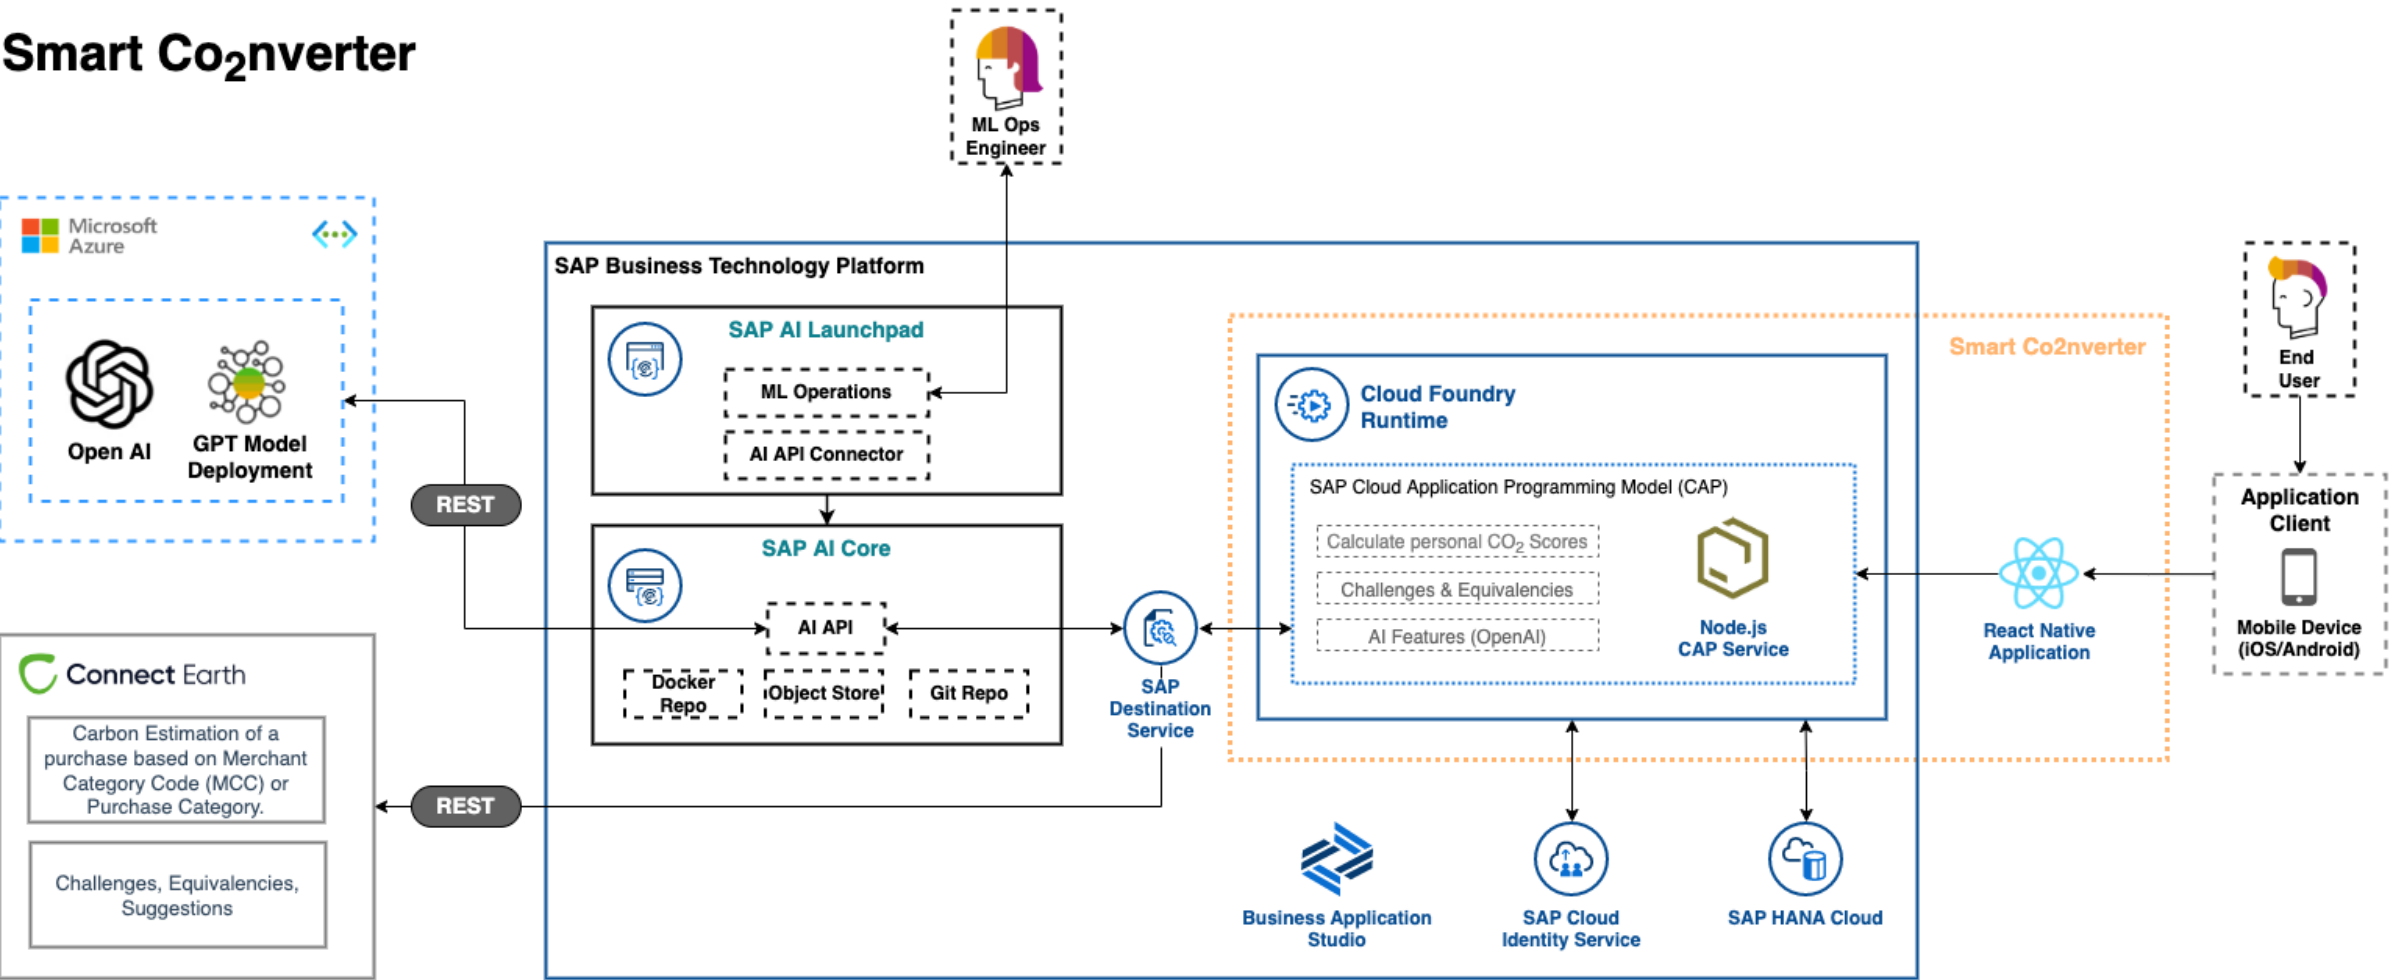

Recruit to Retire

SAP's Multi-Cloud Strategy

Run on Hyperscaler

Interoperate with Hyperscaler

**Accelerate
Customer's Journey
to the Cloud**

**Tie SAP and
Hyperscaler
investments**

**Integrate SAP &
Hyperscaler services
via SAP BTP**

170+

open connectors

3300+

published APIs

5000+

CDS views

>350

SAP Business
Events

250+

Data and Analytics
content packages

Smart Co₂nverter

Smart CO2nverter

Summary

SAP BTP is the foundation of the Intelligent Sustainable Enterprise

Thank you.