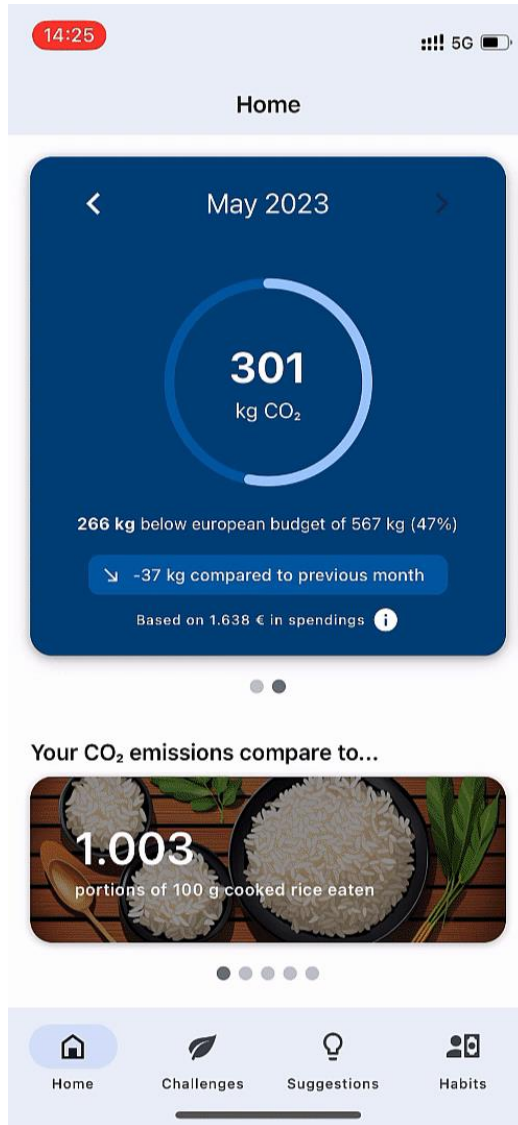

Smart CO2nverter