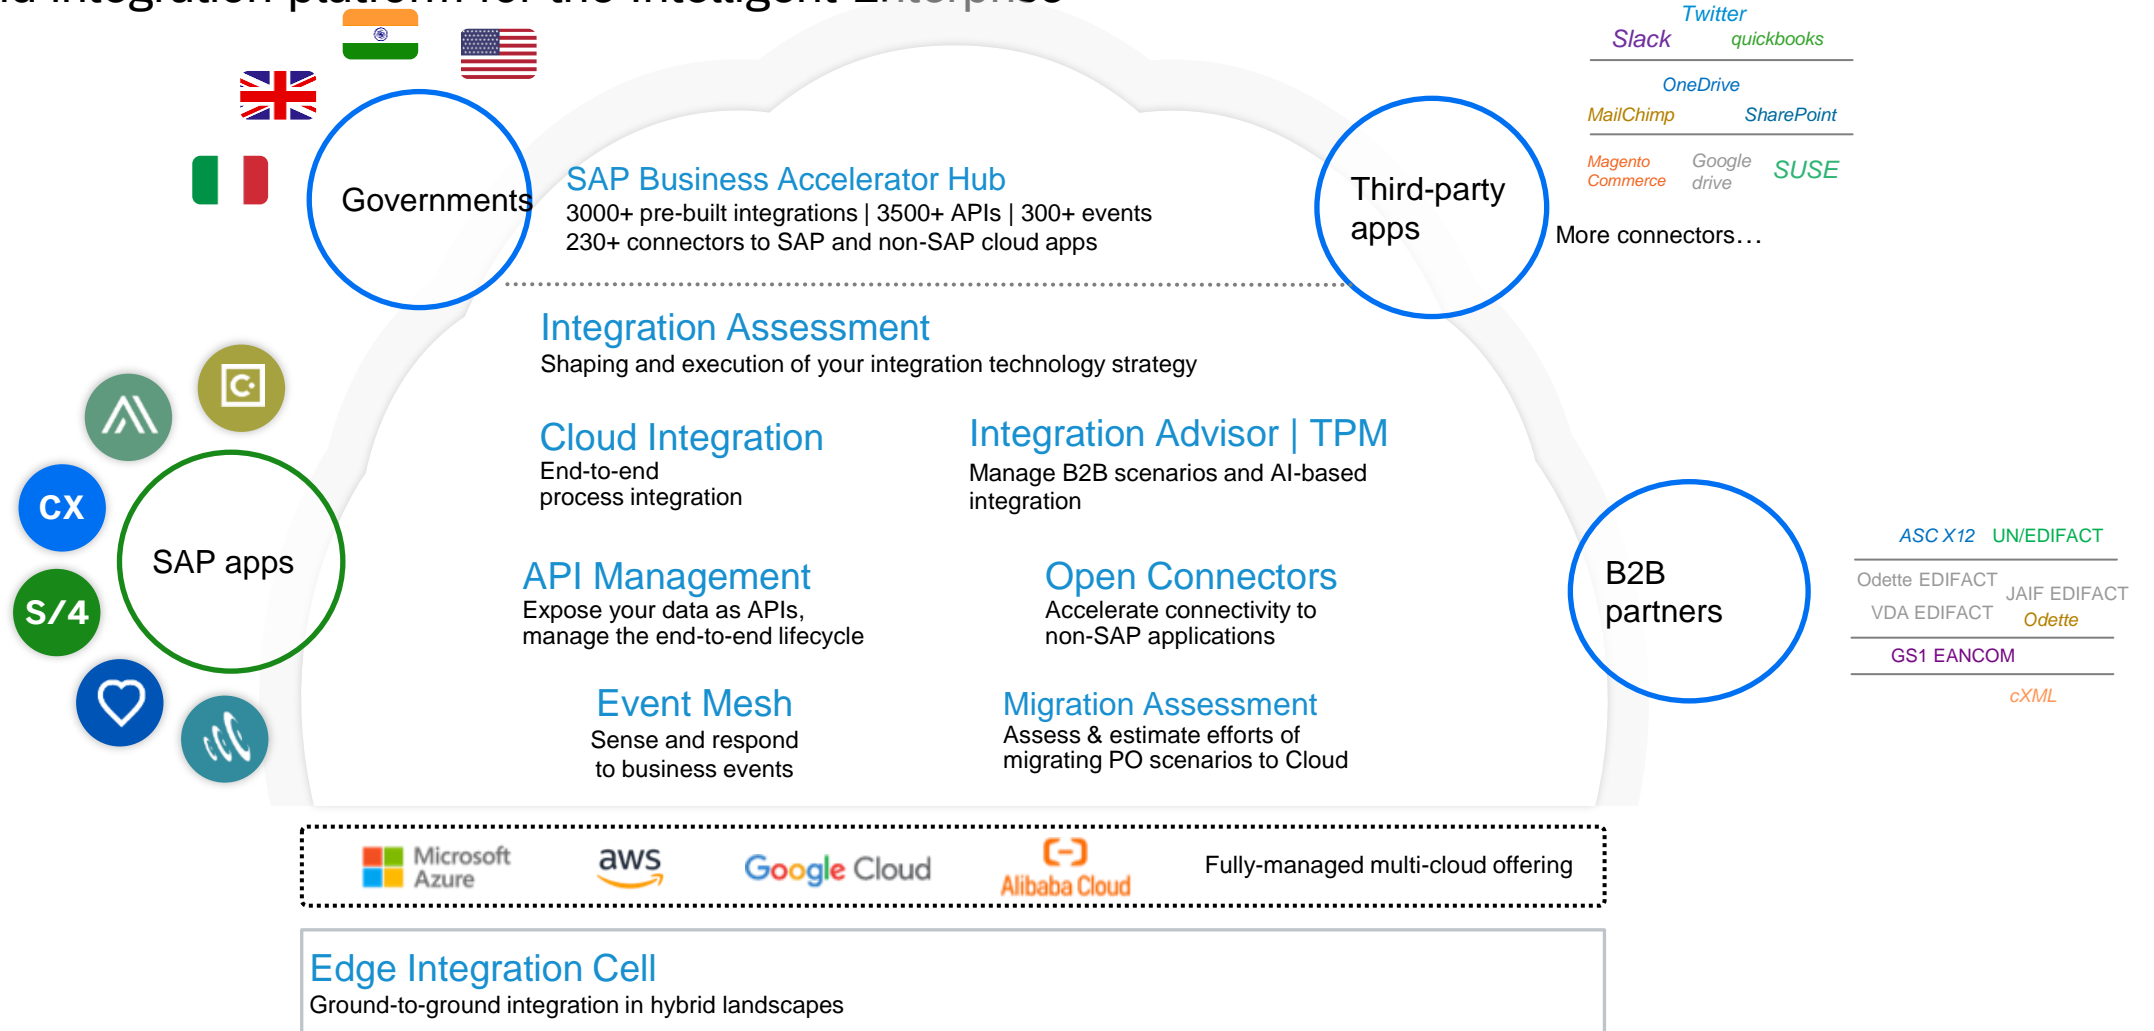

SAP BTP Extensibility Capabilities for Business and Professional Developer

Integrate Business Processes

Run a connected enterprise
with SAP Integration Suite

Simplify connectivity with open
connectors to more than 170
third party applications

Visually build workflows,
automate tasks and decisions

SAP BTP Cloud Capabilities

Secure & compliant
Open & flexible
Unified & simple

Broad ecosystem
Enterprise-grade & scalable
Business-centric

Business Technology Platform

App Dev	Automation	Integration	Data and Analytics	AI
→ Visual Low-Code / No-Code experience	→ Workflow Management	→ Process integration	→ Analytics & planning	→ Pre-built business AI models
→ Pro-code tooling	→ Robotic Process Automation	→ API-led integration	→ Data management	→ MLOps
→ Digital experience	→ Process monitoring & analytics	→ Event-driven integration	→ Operational database	→ Responsible AI
→ DevOps	→ Automated document processing	→ B2B integration	→ Data warehouse & data lake	
		→ Data integration		

SAP Integration Suite

SAP's hybrid integration platform for the Intelligent Enterprise

Plan and Analyze

Plan and forecast across all departments using an integrated planning and analytics solution

Get real-time, complete views of all your data no matter where it resides without moving it