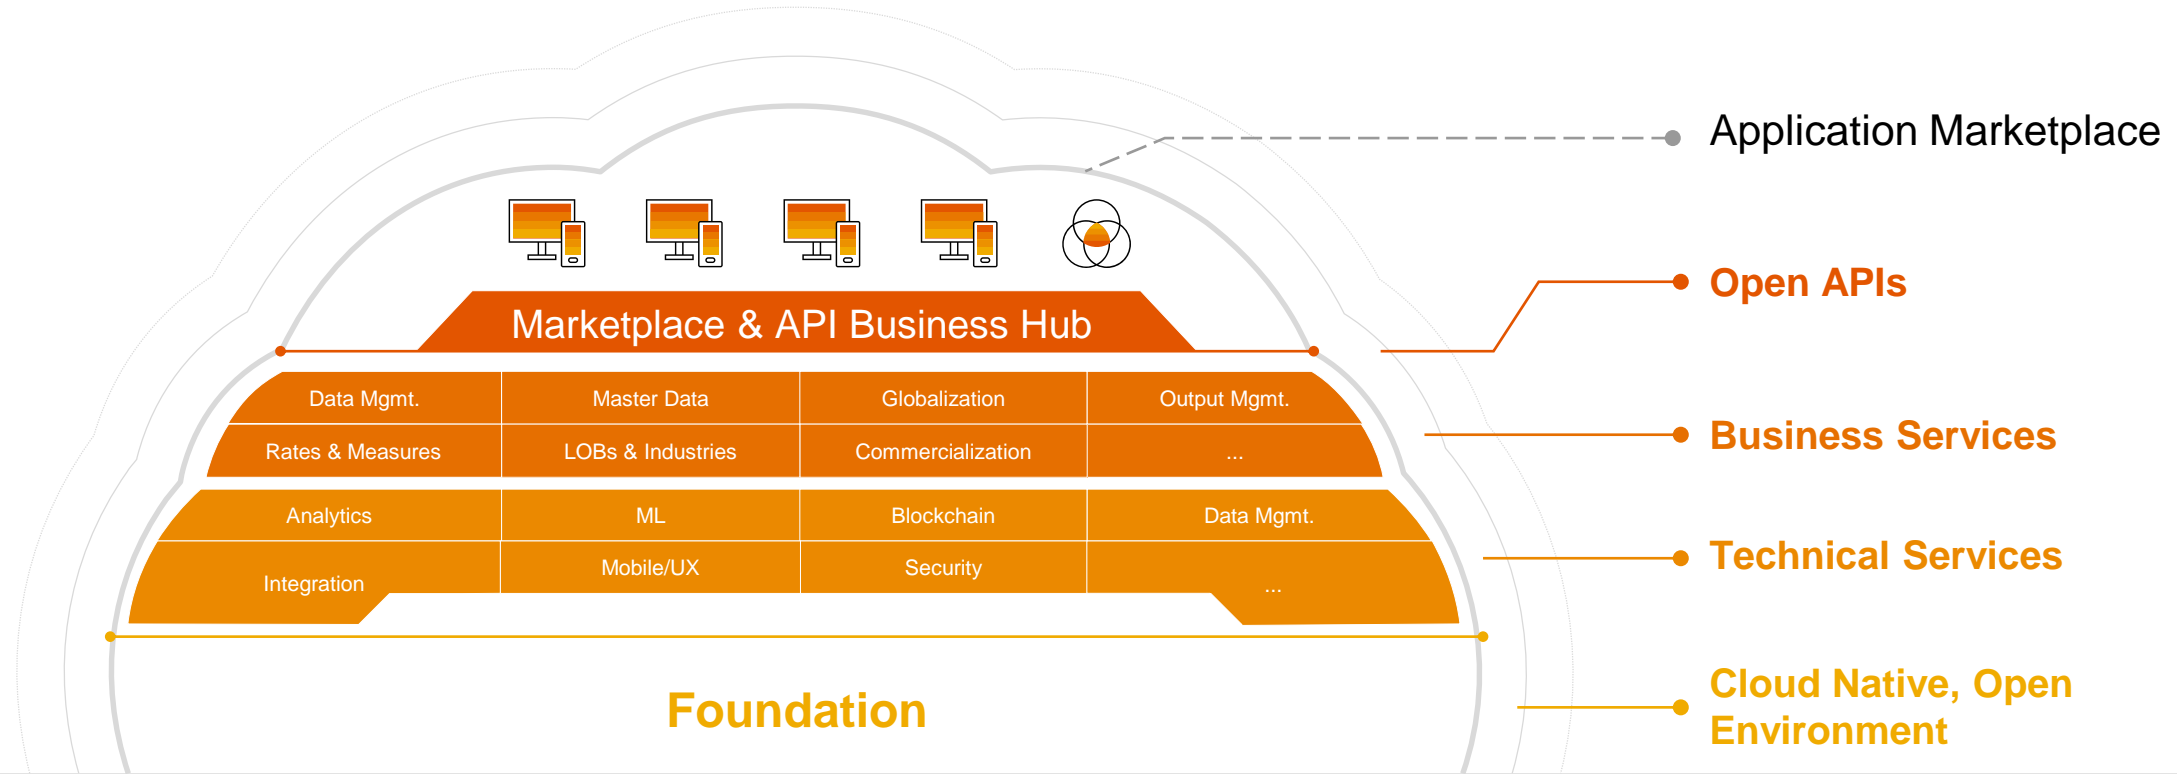

Great Things Happen When It's All Connected

Fast | Open | Secure

- SAP S/4HANA Cloud 
- SAP S/4HANA 
- SAP SuccessFactors 
- SAP Fieldglass 
- SAP Concur 
- SAP Ariba 

Extend with SAP Cloud Platform

Do Business Your Way

Flexible | Scalable | Extend Cloud and On-Prem Apps

S/4

C/4

Innovate with Cloud Platform

Digital Transformation Without Business Disruption

Modern | Agile | Innovative

Example: Extending SAP S/4HANA

Classic Extensions

Modern Extensions

SAP Cloud Platform

Everything You Need to Accelerate the Intelligent Enterprise

 Microsoft Azure
 
 Google Cloud
 
 Alibaba Cloud

On the best cloud infrastructure around the world

SAP Cloud Platform

Hamilton Bokaleff
Technology Manager, SAP
Enterprise Architecture, Natura

Natura is a Brazilian cosmetics manufacturer and marketer.

CHALLENGE

Improve sales order tracking process in a mixed environment of cloud and on-premises systems. There are 200 sales requests a minute, 90,000 orders per day to 5,000 cities throughout Brazil