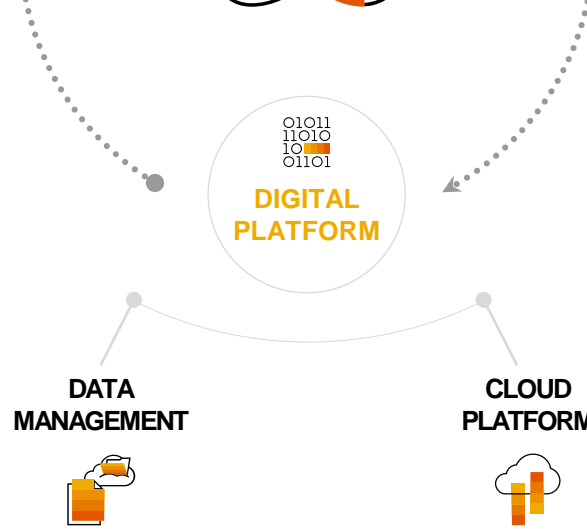

● The Digital Era Brings New Opportunities and Challenges

BUSINESS
wants to act quickly
with **connected,**
intelligent data

USERS
need easy to use,
relevant applications

IT TEAMS
want to **ensure stability,**
while **innovating**
for agility

**Redefine the
customer experience**

**Deliver a step change
in productivity**

**Transform workforce
engagement**

Our Intelligent Enterprise works as one to automate, anticipate, and invent

It connects every line of business through an **Intelligent Suite** of integrated applications

a **Digital Platform** to orchestrate data and integrate processes

and **Intelligent Technologies** to detect patterns,
predict results, augment decisions,

INTELLIGENT TECHNOLOGIES
AI/ML | IoT | Analytics

And turn actions into outcomes.

It creates a virtuous cycle between insights and processes to deliver the **highest impact** in every industry.

● But How Do You Get There? What's Holding You Back?

**Integration
Maze**