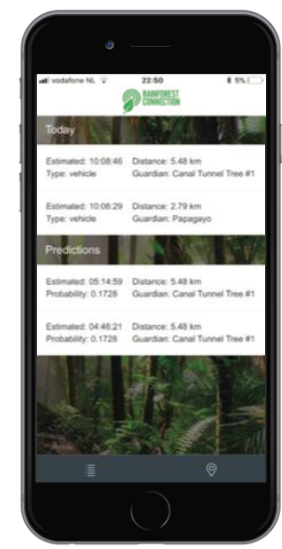

A mobile app alert warns rangers five minutes before a chainsaw event is likely to happen, based on historic rainforest sound