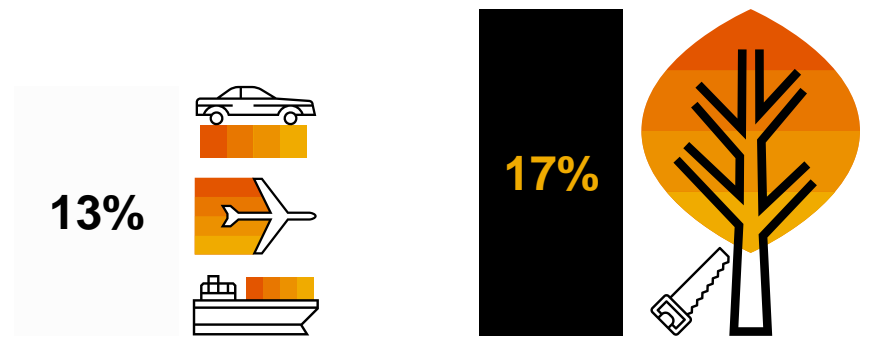

Effects Of Deforestation On **Climate Change**

With predictive analytic on SAP Cloud Platform in place, rangers can be notified in advance that someone will start a chainsaw and cut down a tree