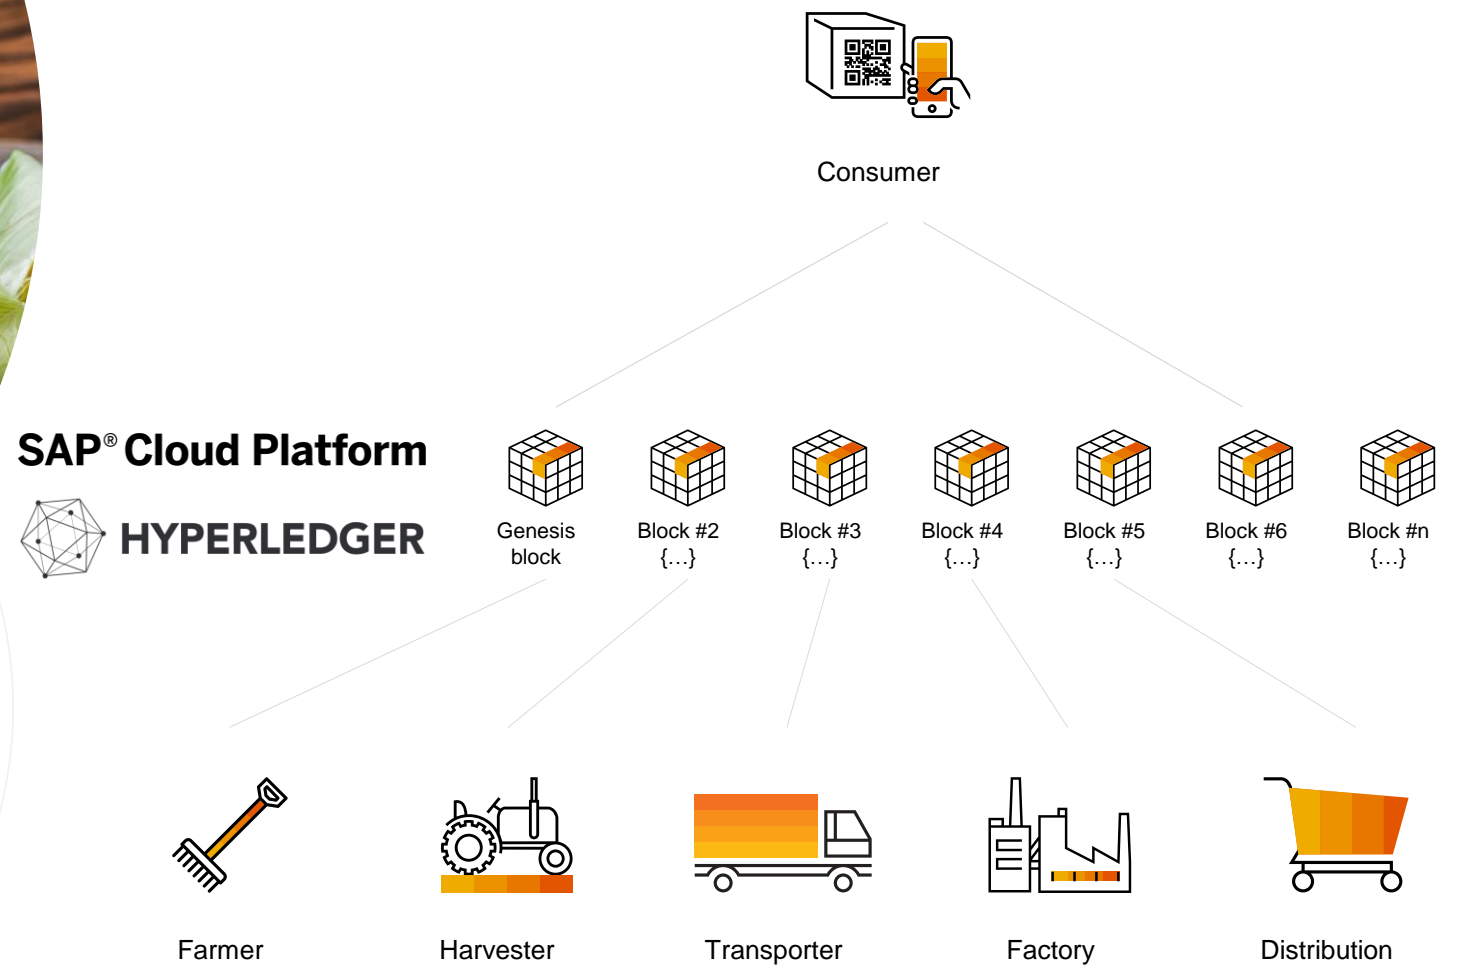

Hamilton Bokaleff
Technology Manager, SAP
Enterprise Architecture, Natura

Natura is a Brazilian cosmetics manufacturer and marketer.

CHALLENGE

Improve sales order tracking process in a mixed environment of cloud and on-premises systems. There are 200 sales requests a minute, 90,000 orders per day to 5,000 cities throughout Brazil

WITH SAP CLOUD PLATFORM

Created a sales tracking app that integrated 5+ Natura systems, coordinated with 10 shipping partners

Now they have:

Faster and more accurate information about delivery processes

Improved ability to verify delivery and signature

70% Faster App Development

40% Lower App Development Costs

**Popcorn Producer
NATAIS Uses
Blockchain for
Digital Supply Chain
Transparency**

“A corn journey on the **blockchain**”

RAINFOREST CONNECTION

Rainforest Connection to use predictive analysis with SAP Cloud Platform to fight Deforestation and protect the global environment

Effects Of Deforestation On **Climate Change**

With predictive analytic on SAP Cloud Platform in place, rangers can be notified in advance that someone will start a chainsaw and cut down a tree

A mobile app alert warns rangers five minutes before a chainsaw event is likely to happen, based on historic rainforest sound