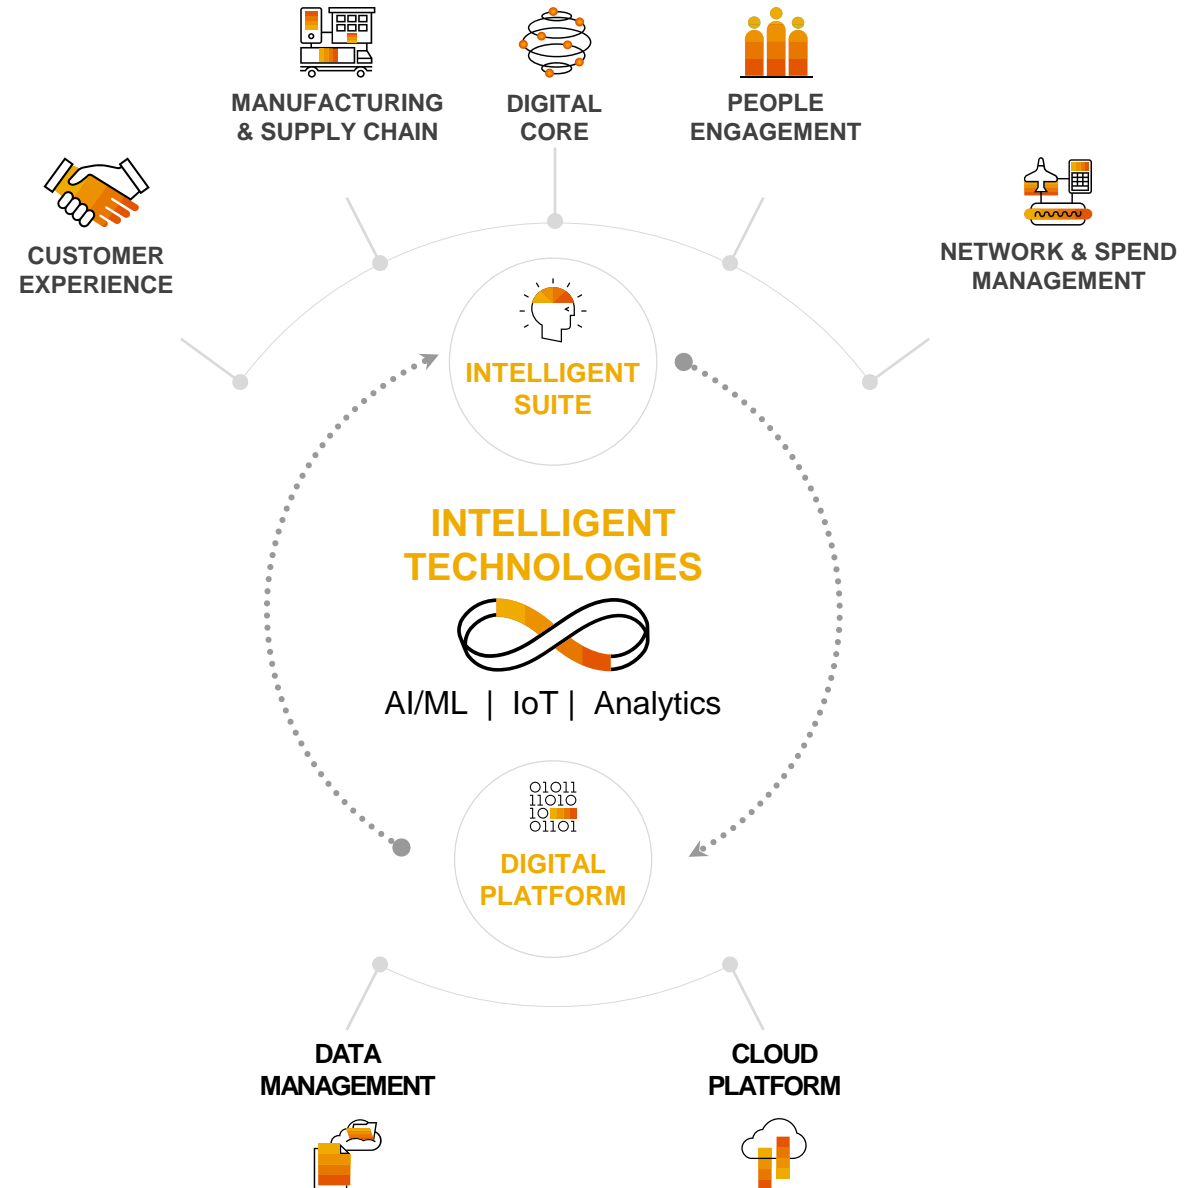

**Redefine the
customer experience**

**Deliver a step change
in productivity**

**Transform workforce
engagement**

Our Intelligent Enterprise works as one to automate, anticipate, and invent

It connects every line of business through an **Intelligent Suite** of integrated applications

a **Digital Platform** to orchestrate data and integrate processes

and **Intelligent Technologies** to detect patterns,
predict results, augment decisions,

INTELLIGENT TECHNOLOGIES
AI/ML | IoT | Analytics

And turn actions into outcomes.

It creates a virtuous cycle between insights and processes to deliver the **highest impact** in every industry.

● But How Do You Get There? What's Holding You Back?

**Integration
Maze**

**App
Customization &
Extension
Puzzle**

**Innovation
Conundrum**

**Overburdened IT
Team**

SAP Cloud Platform

Accelerating the Intelligent Enterprise by Focusing on Rapid Business Results

Integrate with SAP Cloud Platform