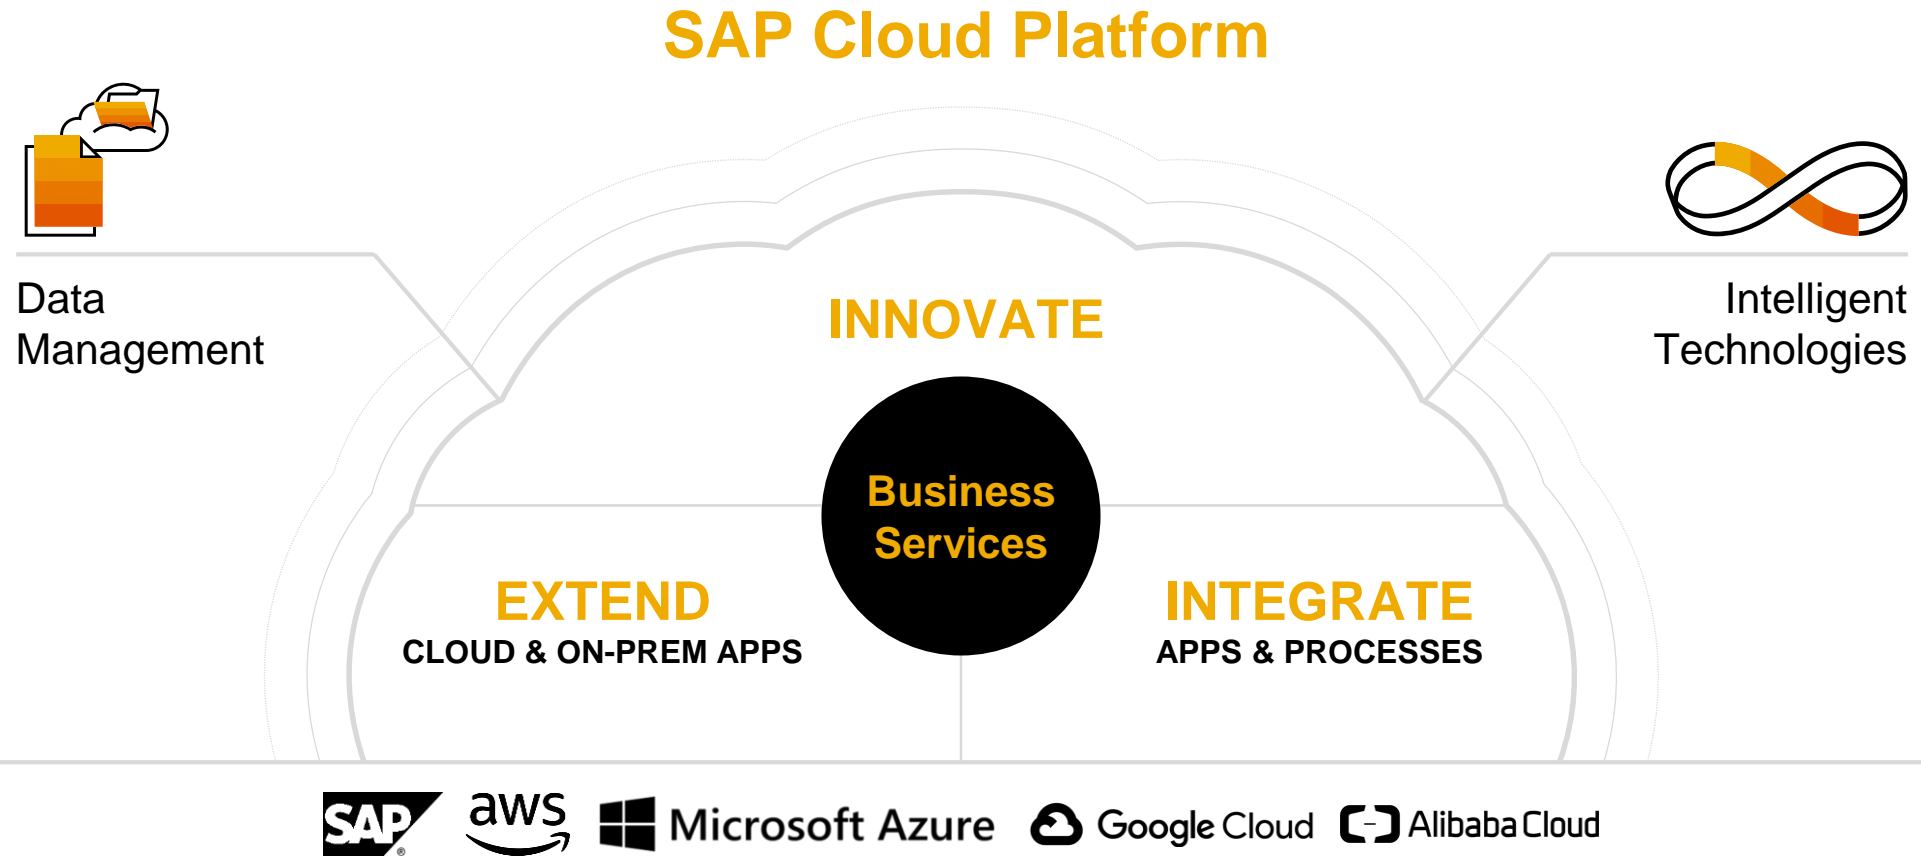

a **Digital Platform** to orchestrate data and integrate processes

and **Intelligent Technologies** to detect patterns,
predict results, augment decisions,

INTELLIGENT TECHNOLOGIES
AI/ML | IoT | Analytics

And turn actions into outcomes.

It creates a virtuous cycle between insights and processes to deliver the **highest impact** in every industry.

● But How Do You Get There? What's Holding You Back?

**Integration
Maze**

**App
Customization &
Extension
Puzzle**

**Innovation
Conundrum**

**Overburdened IT
Team**

SAP Cloud Platform

Accelerating the Intelligent Enterprise by Focusing on Rapid Business Results

Integrate with SAP Cloud Platform

Great Things Happen When It's All Connected

Fast | Open | Secure

- SAP S/4HANA Cloud 
- SAP S/4HANA 
- SAP SuccessFactors 
- SAP Fieldglass 
- SAP Concur 
- SAP Ariba 

Extend with SAP Cloud Platform

Do Business Your Way