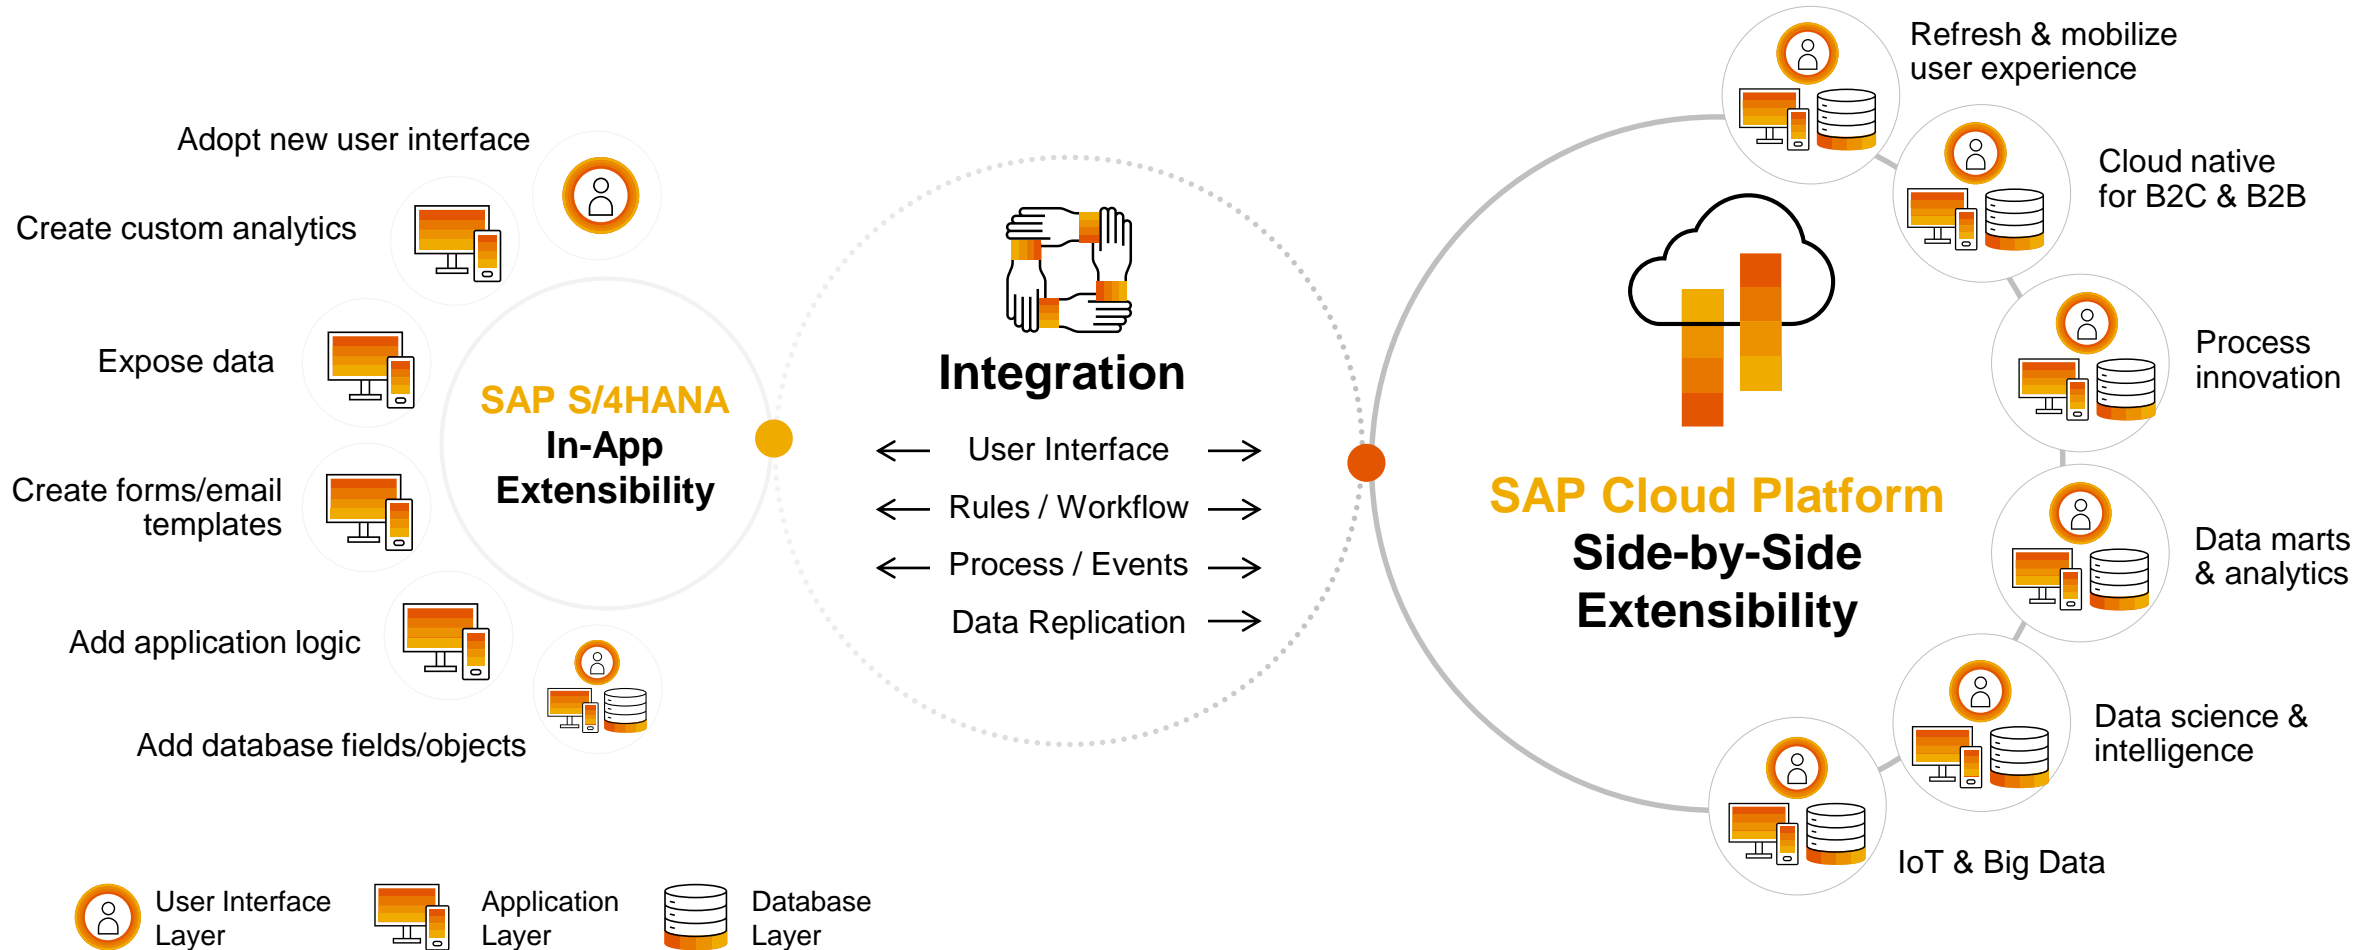

Great Things Happen When It's All Connected

Fast | Open | Secure

- SAP S/4HANA Cloud 
- SAP S/4HANA 
- SAP SuccessFactors 
- SAP Fieldglass 
- SAP Concur 
- SAP Ariba 

Extend with SAP Cloud Platform

Do Business Your Way

Flexible | Scalable | Extend Cloud and On-Prem Apps

S/4

C/4

Innovate with Cloud Platform

Digital Transformation Without Business Disruption

Modern | Agile | Innovative

Example: Extending SAP S/4HANA

Classic Extensions

Modern Extensions

SAP Cloud Platform

Everything You Need to Accelerate the Intelligent Enterprise

 Microsoft Azure
 
 Google Cloud
 
 Alibaba Cloud

On the best cloud infrastructure around the world

SAP Cloud Platform

Hamilton Bokaleff
Technology Manager, SAP
Enterprise Architecture, Natura

Natura is a Brazilian cosmetics manufacturer and marketer.

CHALLENGE

Improve sales order tracking process in a mixed environment of cloud and on-premises systems. There are 200 sales requests a minute, 90,000 orders per day to 5,000 cities throughout Brazil