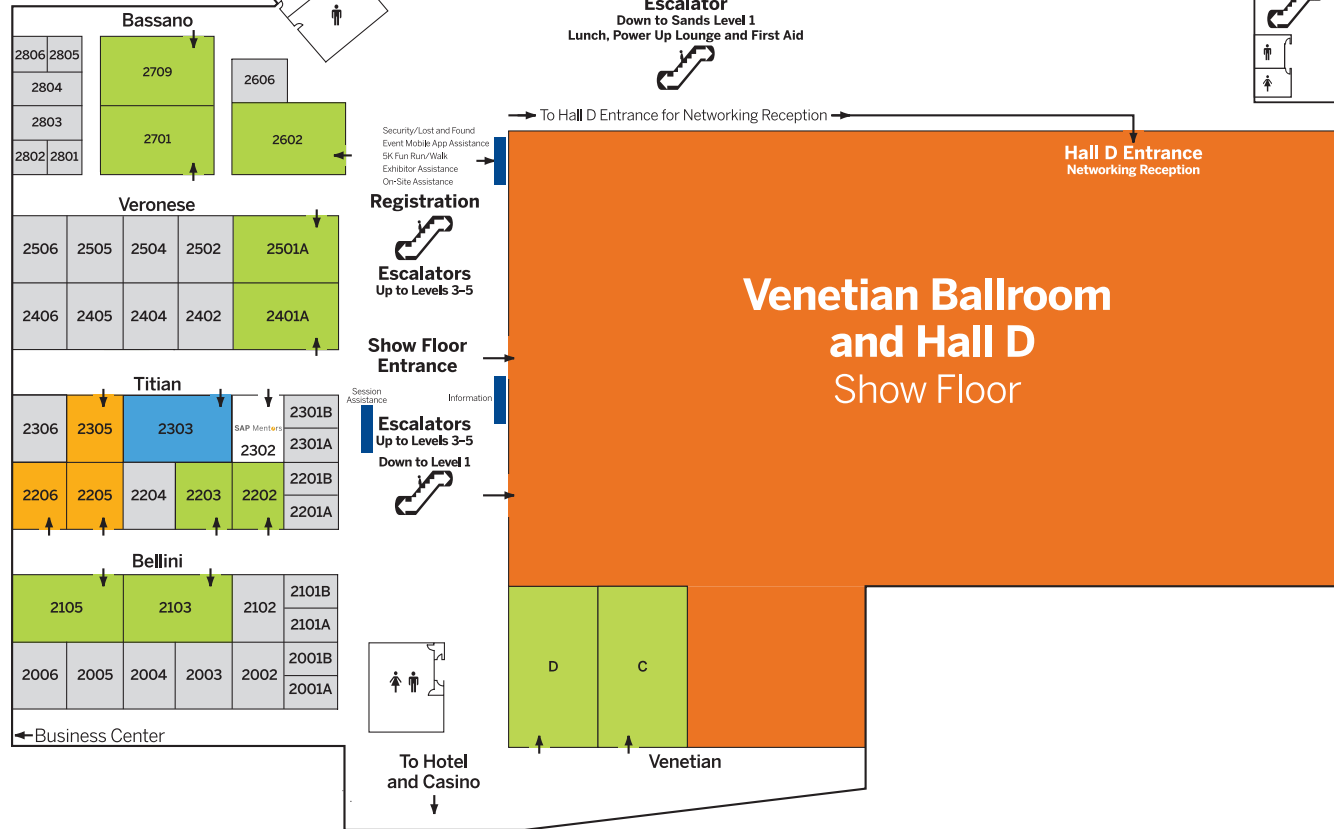

Conference Directory

In Case of Emergency

Dial extension **49311** from any house phone or **+1 702-414-9311** to reach the Venetian|Palazzo Operations Center.

Level 1

Level 2

Level 3

Level 4

Level 5