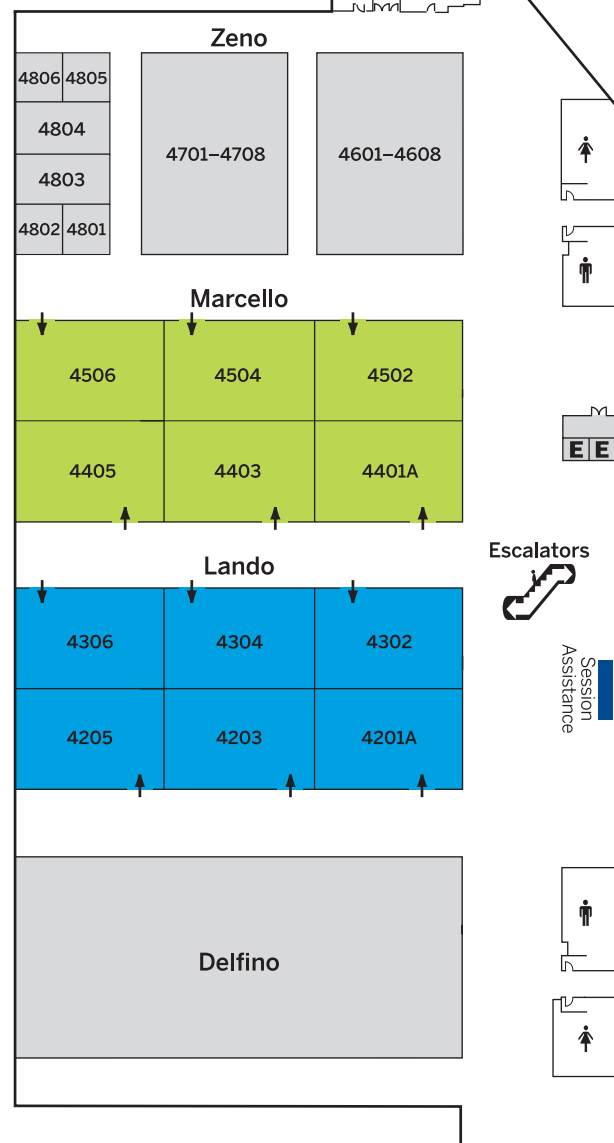

Show Floor Directory

Partner Exhibits

Accrete Solutions	529
Amazon Web Services Inc. (AWS)	511
Attunity	324
Avalara	531
Basis Technologies Inc.	417
Cisco Systems Inc.	200
CNBS Software	633
CONCORN	411
CoreALM	630
CyberSafe	201
DataMAX Software Group Inc.	501
DATAVARD	225
DataXstream	204
Dell Technologies	101
DMR	600
Dynatrace	329
enosix Inc.	517
EPI-USE Labs	629
ERP Integrated Solutions Inc.	404
Fastpath Inc.	605
Google Cloud	215
GyanSys Inc.	628
Hewlett Packard Enterprise	611
IBM	617
Intel	115
Lenovo	317
Libelle	503
Liquid UI	504
LRS	305
Mendix Inc.	528
Micro Focus	400
Microexcel Inc.	532
Microsoft	601
Neptune Software	107
NetApp Inc.	401
NIMBL LLC	428
Nutanix	424
Onapsis	625
Oracle	301
oXya, a Hitachi Group Company	125
Paymetric, a Worldpay Company ..	602
PowerConnect	232
ProcessWeaver Inc.	433
Pure Storage Inc.	624
Qualibrate	533
REALTECH Inc.	631
Red Hat	328
Redwood Software Inc.	311
Sana Commerce	632
SEAL Systems Inc.	431
Security Weaver	205
Sigma Business Solutions Inc.	505
SNP	206
Solace Corporation	530
Supermicro Computer Inc.	429
SUSE	325
Syniti, formerly BackOffice Associates ..	300
Syntax	524
Titan Consulting	304
Tricentis	500
Verbella CMG LLC	405
Vertex Inc.	425
Virtustream	229
VMware	133
Winshuttle	105
Worksoft Inc.	525
Xiting	130
Zebra Technologies Corporation ...	604

Conference Directory

In Case of Emergency

Dial extension **49311** from any house phone or **+1 702-414-9311** to reach the Venetian|Palazzo Operations Center.

Level 1

Level 2

Level 3

Level 4

Level 5