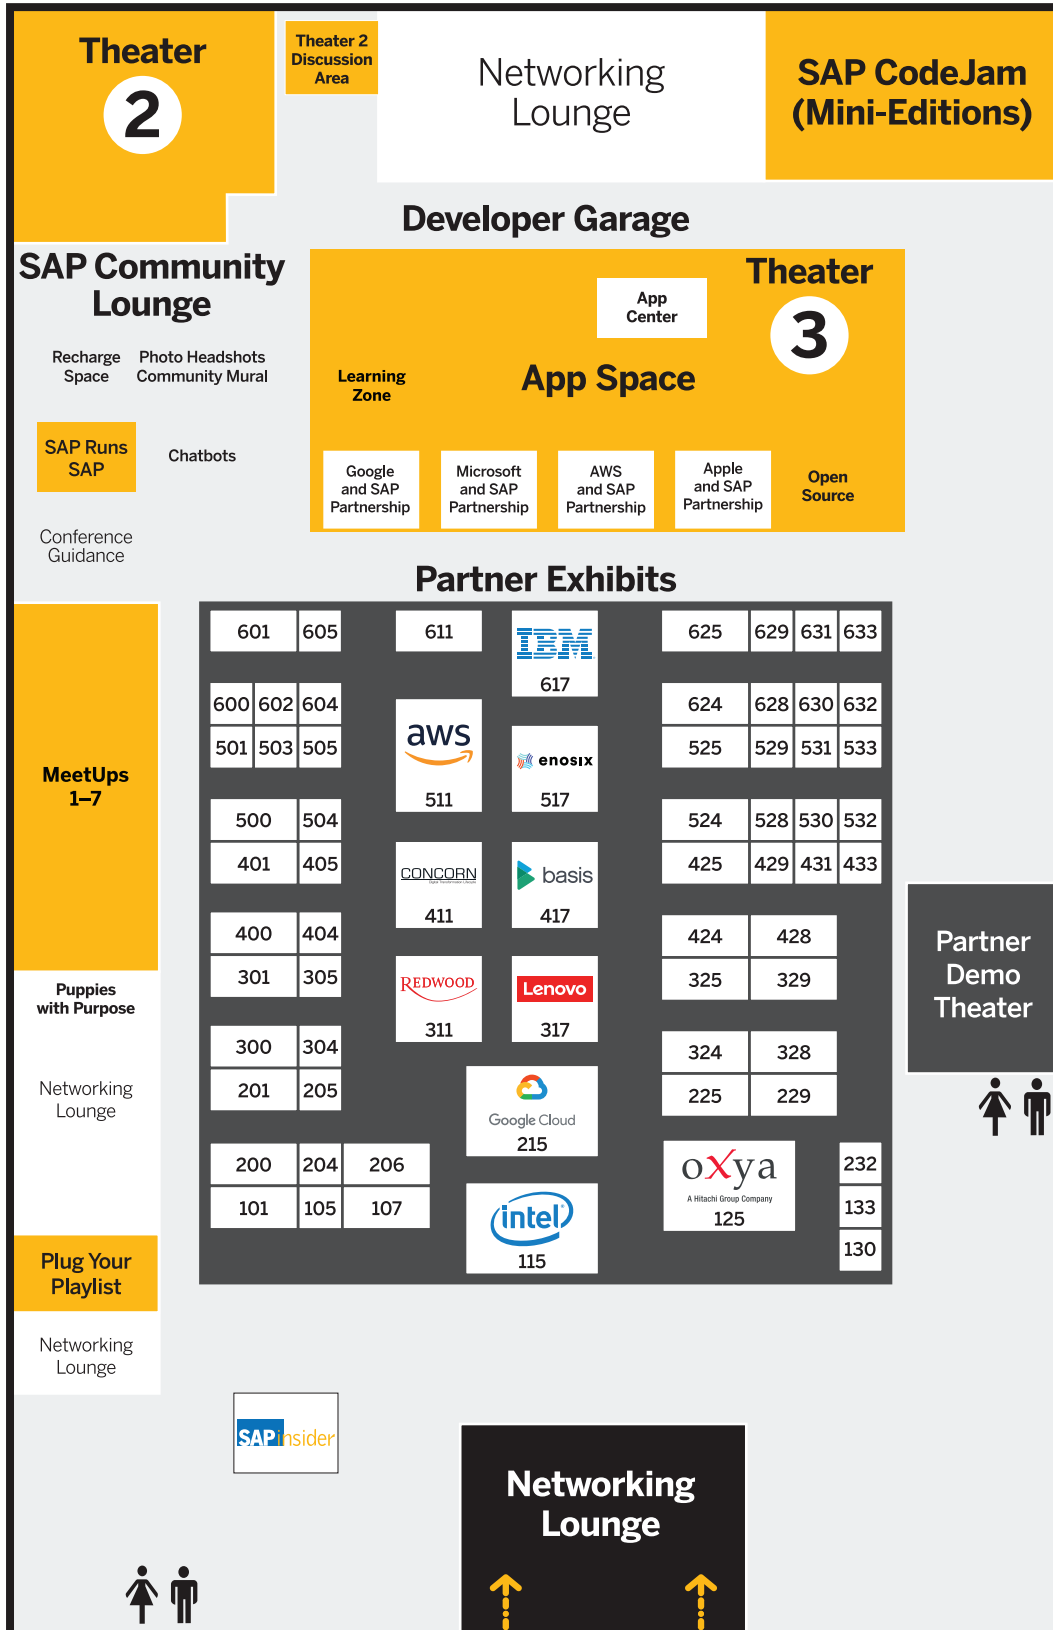

Show Floor Directory

Partner Exhibits

Accrete Solutions	529
Amazon Web Services Inc. (AWS)	511
Attunity	324
Avalara	531
Basis Technologies Inc.	417
Cisco Systems Inc.	200
CNBS Software	633
CONCORN	411
CoreALM	630
CyberSafe	201
DataMAX Software Group Inc.	501
DATAVARD	225
DataXstream	204
Dell Technologies	101
DMR	600
Dynatrace	329
enosix Inc.	517
EPI-USE Labs	629
ERP Integrated Solutions Inc.	404
Fastpath Inc.	605
Google Cloud	215
GyanSys Inc.	628
Hewlett Packard Enterprise	611
IBM	617
Intel	115
Lenovo	317
Libelle	503
Liquid UI	504
LRS	305
Mendix Inc.	528
Micro Focus	400
Microexcel Inc.	532
Microsoft	601
Neptune Software	107
NetApp Inc.	401
NIMBL LLC	428
Nutanix	424
Onapsis	625
Oracle	301
oXya, a Hitachi Group Company	125
Paymetric, a Worldpay Company ..	602
PowerConnect	232
ProcessWeaver Inc.	433
Pure Storage Inc.	624
Qualibrate	533
REALTECH Inc.	631
Red Hat	328
Redwood Software Inc.	311
Sana Commerce	632
SEAL Systems Inc.	431
Security Weaver	205
Sigma Business Solutions Inc.	505
SNP	206
Solace Corporation	530
Supermicro Computer Inc.	429
SUSE	325
Syniti, formerly BackOffice Associates ..	300
Syntax	524
Titan Consulting	304
Tricentis	500
Verbella CMG LLC	405
Vertex Inc.	425
Virtustream	229
VMware	133
Winshuttle	105
Worksoft Inc.	525
Xiting	130
Zebra Technologies Corporation ...	604

Conference Directory

In Case of Emergency

Dial extension **49311** from any house phone or **+1 702-414-9311** to reach the Venetian|Palazzo Operations Center.

Level 1

Level 2

Level 3

Level 4

Level 5