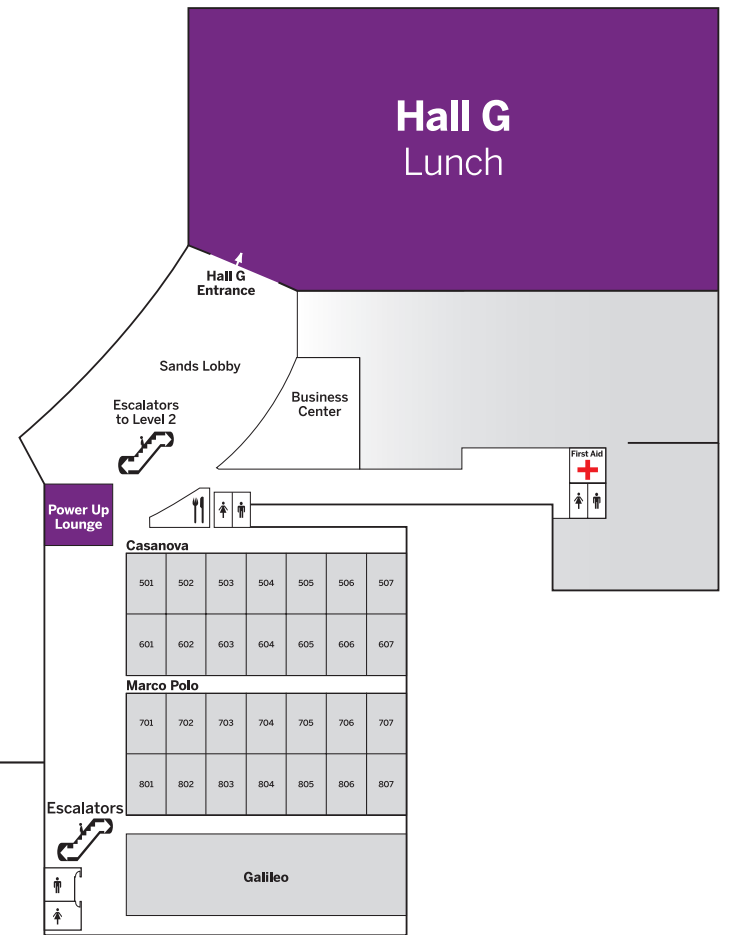

Show Floor Directory

Partner Exhibits

Accrete Solutions	529
Amazon Web Services Inc. (AWS)	511
Attunity	324
Avalara	531
Basis Technologies Inc.	417
Cisco Systems Inc.	200
CNBS Software	633
CONCORN	411
CoreALM	630
CyberSafe	201
DataMAX Software Group Inc.	501
DATAVARD	225
DataXstream	204
Dell Technologies	101
DMR	600
Dynatrace	329
enosix Inc.	517
EPI-USE Labs	629
ERP Integrated Solutions Inc.	404
Fastpath Inc.	605
Google Cloud	215
GyanSys Inc.	628
Hewlett Packard Enterprise	611
IBM	617
Intel	115
Lenovo	317
Libelle	503
Liquid UI	504
LRS	305
Mendix Inc.	528
Micro Focus	400
Microexcel Inc.	532
Microsoft	601
Neptune Software	107
NetApp Inc.	401
NIMBL LLC	428
Nutanix	424
Onapsis	625
Oracle	301
oXya, a Hitachi Group Company	125
Paymetric, a Worldpay Company ..	602
PowerConnect	232
ProcessWeaver Inc.	433
Pure Storage Inc.	624
Qualibrate	533
REALTECH Inc.	631
Red Hat	328
Redwood Software Inc.	311
Sana Commerce	632
SEAL Systems Inc.	431
Security Weaver	205
Sigma Business Solutions Inc.	505
SNP	206
Solace Corporation	530
Supermicro Computer Inc.	429
SUSE	325
Syniti, formerly BackOffice Associates ..	300
Syntax	524
Titan Consulting	304
Tricentis	500
Verbella CMG LLC	405
Vertex Inc.	425
Virtustream	229
VMware	133
Winshuttle	105
Worksoft Inc.	525
Xiting	130
Zebra Technologies Corporation ...	604

Conference Directory

In Case of Emergency

Dial extension **49311** from any house phone or **+1 702-414-9311** to reach the Venetian|Palazzo Operations Center.

Level 1

Level 2

Level 3

Level 4

Level 5