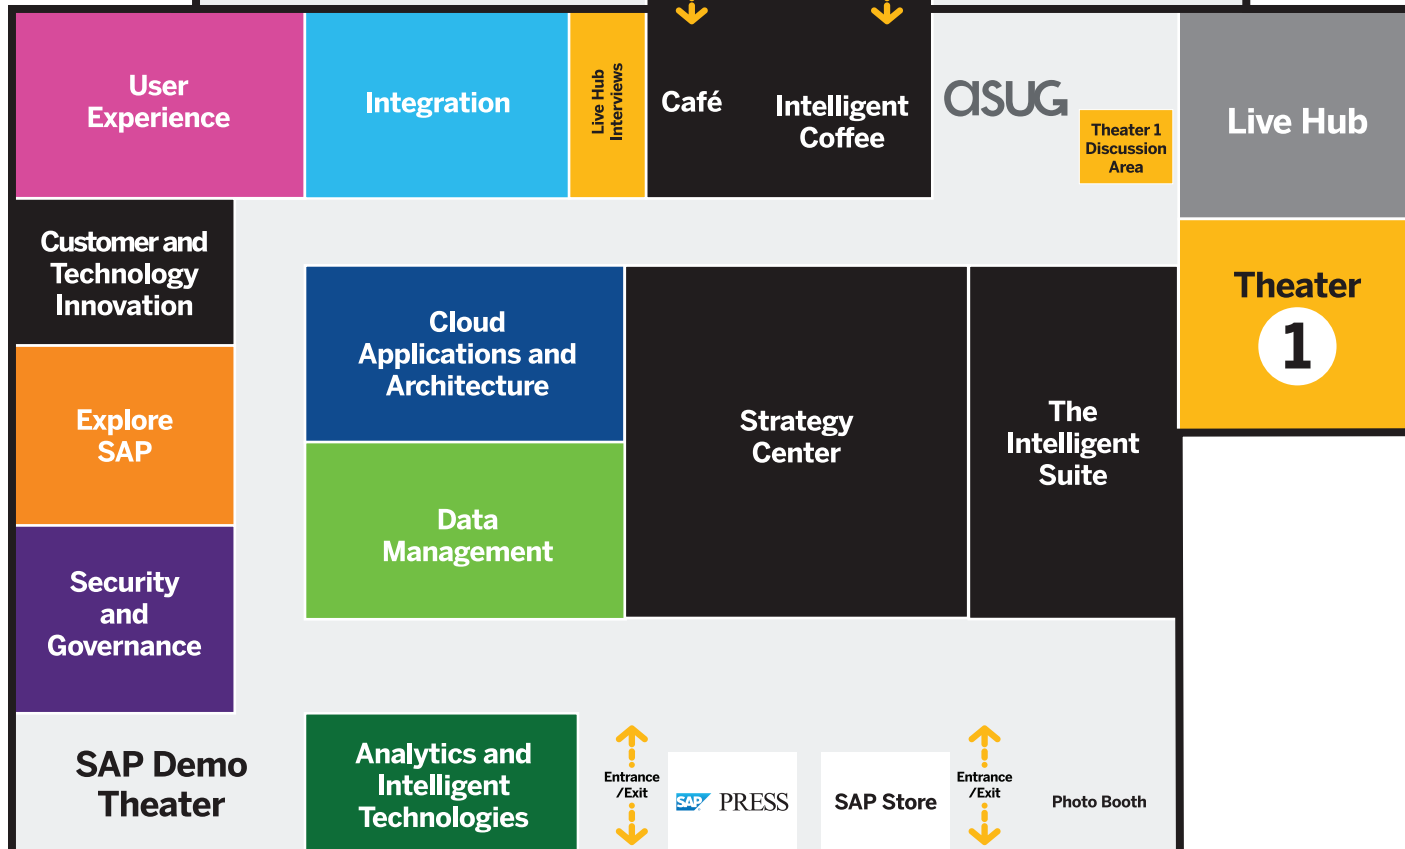

Show Floor Directory

Partner Exhibits

Accrete Solutions	529
Amazon Web Services Inc. (AWS)	511
Attunity	324
Avalara	531
Basis Technologies Inc.	417
Cisco Systems Inc.	200
CNBS Software	633
CONCORN	411
CoreALM	630
CyberSafe	201
DataMAX Software Group Inc.	501
DATAVARD	225
DataXstream	204
Dell Technologies	101
DMR	600
Dynatrace	329
enosix Inc.	517
EPI-USE Labs	629
ERP Integrated Solutions Inc.	404
Fastpath Inc.	605
Google Cloud	215
GyanSys Inc.	628
Hewlett Packard Enterprise	611
IBM	617
Intel	115
Lenovo	317
Libelle	503
Liquid UI	504
LRS	305
Mendix Inc.	528
Micro Focus	400
Microexcel Inc.	532
Microsoft	601
Neptune Software	107
NetApp Inc.	401
NIMBL LLC	428
Nutanix	424
Onapsis	625
Oracle	301
oXya, a Hitachi Group Company	125
Paymetric, a Worldpay Company ..	602
PowerConnect	232
ProcessWeaver Inc.	433
Pure Storage Inc.	624
Qualibrate	533
REALTECH Inc.	631
Red Hat	328
Redwood Software Inc.	311
Sana Commerce	632
SEAL Systems Inc.	431
Security Weaver	205
Sigma Business Solutions Inc.	505
SNP	206
Solace Corporation	530
Supermicro Computer Inc.	429
SUSE	325
Syniti, formerly BackOffice Associates ..	300
Syntax	524
Titan Consulting	304
Tricentis	500
Verbella CMG LLC	405
Vertex Inc.	425
Virtustream	229
VMware	133
Winshuttle	105
Worksoft Inc.	525
Xiting	130
Zebra Technologies Corporation ...	604

Conference Directory

In Case of Emergency

Dial extension **49311** from any house phone or **+1 702-414-9311** to reach the Venetian|Palazzo Operations Center.

Level 1

Level 2

Level 3

Level 4

Level 5