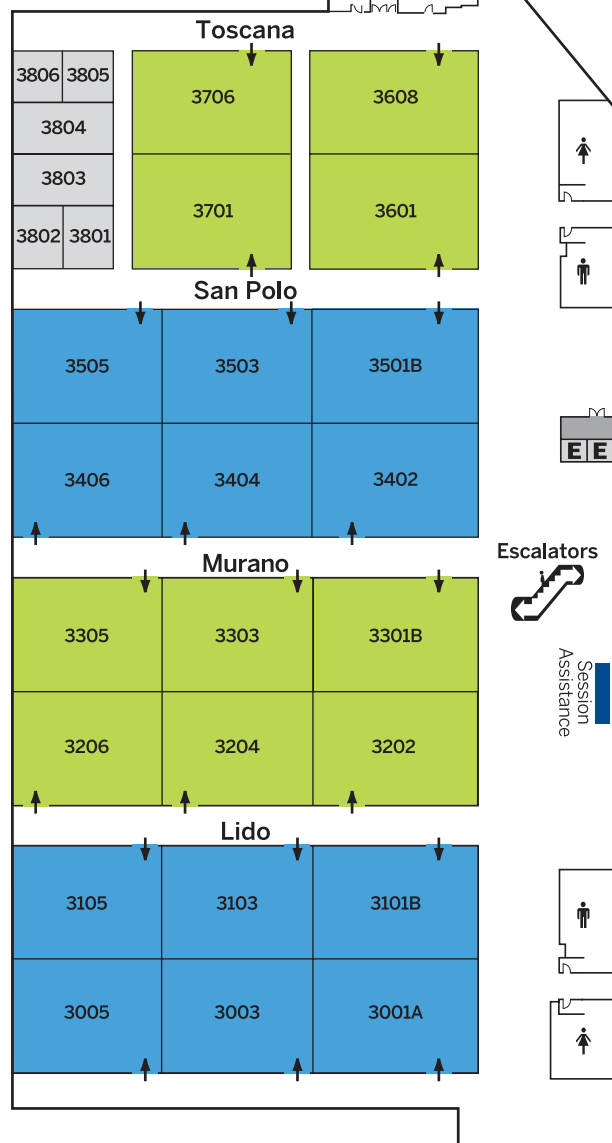

Show Floor Directory

Partner Exhibits

Accrete Solutions	529
Amazon Web Services Inc. (AWS)	511
Attunity	324
Avalara	531
Basis Technologies Inc.	417
Cisco Systems Inc.	200
CNBS Software	633
CONCORN	411
CoreALM	630
CyberSafe	201
DataMAX Software Group Inc.	501
DATAVARD	225
DataXstream	204
Dell Technologies	101
DMR	600
Dynatrace	329
enosix Inc.	517
EPI-USE Labs	629
ERP Integrated Solutions Inc.	404
Fastpath Inc.	605
Google Cloud	215
GyanSys Inc.	628
Hewlett Packard Enterprise	611
IBM	617
Intel	115
Lenovo	317
Libelle	503
Liquid UI	504
LRS	305
Mendix Inc.	528
Micro Focus	400
Microexcel Inc.	532
Microsoft	601
Neptune Software	107
NetApp Inc.	401
NIMBL LLC	428
Nutanix	424
Onapsis	625
Oracle	301
oXya, a Hitachi Group Company	125
Paymetric, a Worldpay Company ..	602
PowerConnect	232
ProcessWeaver Inc.	433
Pure Storage Inc.	624
Qualibrate	533
REALTECH Inc.	631
Red Hat	328
Redwood Software Inc.	311
Sana Commerce	632
SEAL Systems Inc.	431
Security Weaver	205
Sigma Business Solutions Inc.	505
SNP	206
Solace Corporation	530
Supermicro Computer Inc.	429
SUSE	325
Syniti, formerly BackOffice Associates ..	300
Syntax	524
Titan Consulting	304
Tricentis	500
Verbella CMG LLC	405
Vertex Inc.	425
Virtustream	229
VMware	133
Winshuttle	105
Worksoft Inc.	525
Xiting	130
Zebra Technologies Corporation ...	604

Conference Directory

In Case of Emergency

Dial extension **49311** from any house phone or **+1 702-414-9311** to reach the Venetian|Palazzo Operations Center.

Level 1

Level 2

Level 3

Level 4

Level 5