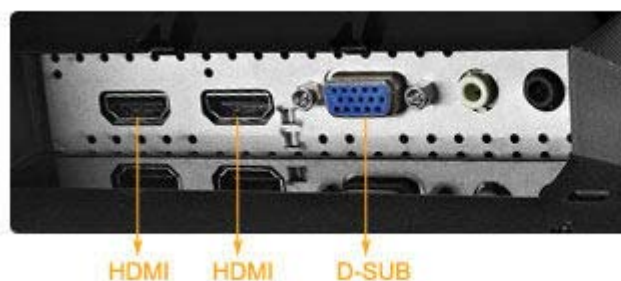

Extensive Connectivity and Built-In Stereo Speaker for Multimedia Enjoyment

VN247H comes with rich connectivity including Dual HDMI and D-sub so that users could easily connect it to Full HD Blu-ray Disc players and myriad HD playback devices. Enjoy limitless entertainment and multimedia enjoyment with the built-in stereo speakers.