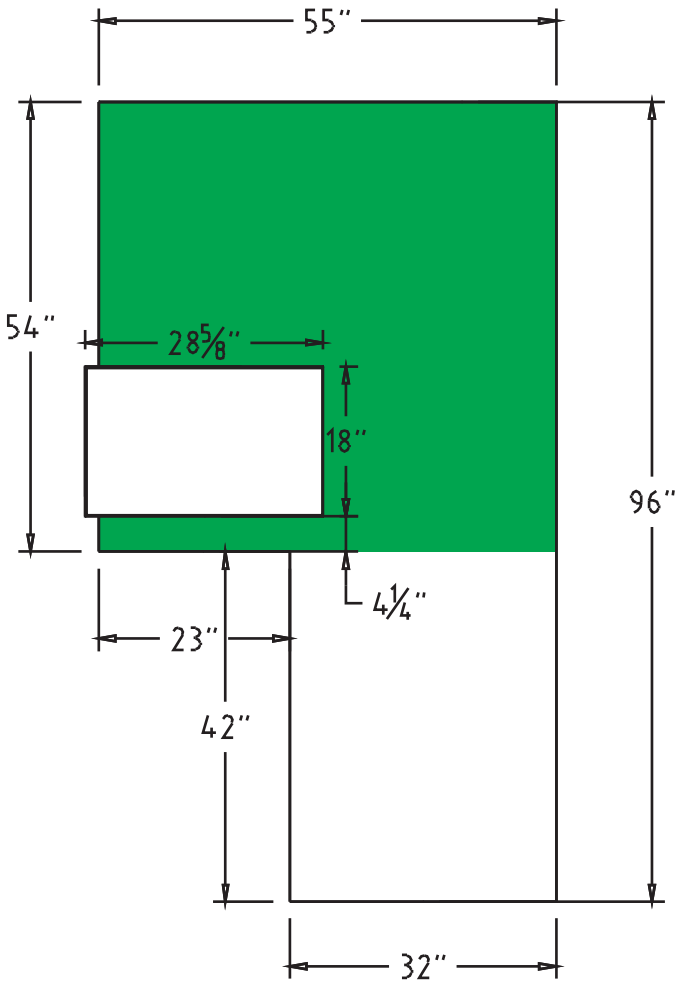

POD

POD SPECIFICATIONS

PANEL A (1) 54.6875" W x 54" H Graphic Panel

- See specs below for measurements pertaining to the bleed necessary for the location of the monitor

PANEL B (1) 23.25" W x 42" H Graphic Panel

32" monitor
(28.625" W x 18" H)

Storage below
(18.875" L x 48.25" W)