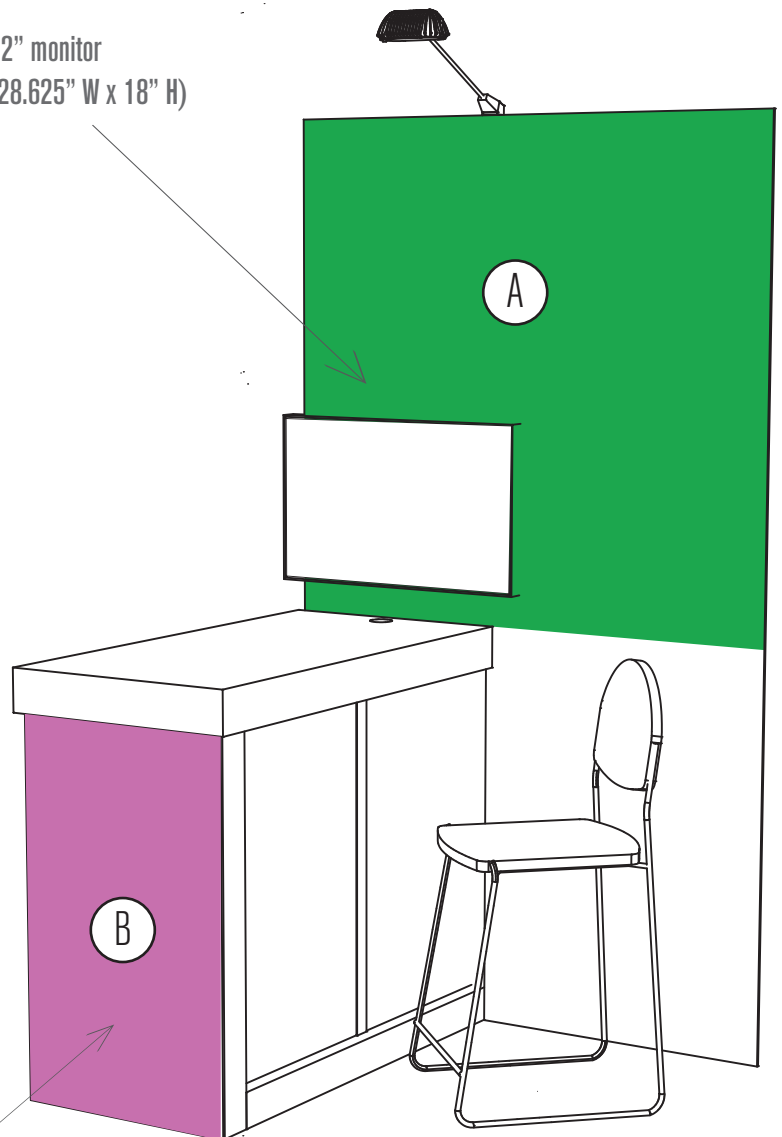

POD

POD SPECIFICATIONS

PANEL A (1) 54.6875" W x 54" H Graphic Panel

- See specs below for measurements pertaining to the bleed necessary for the location of the monitor

PANEL B (1) 23.25" W x 42" H Graphic Panel

32" monitor
(28.625" W x 18" H)

Storage below
(18.875" L x 48.25" W)