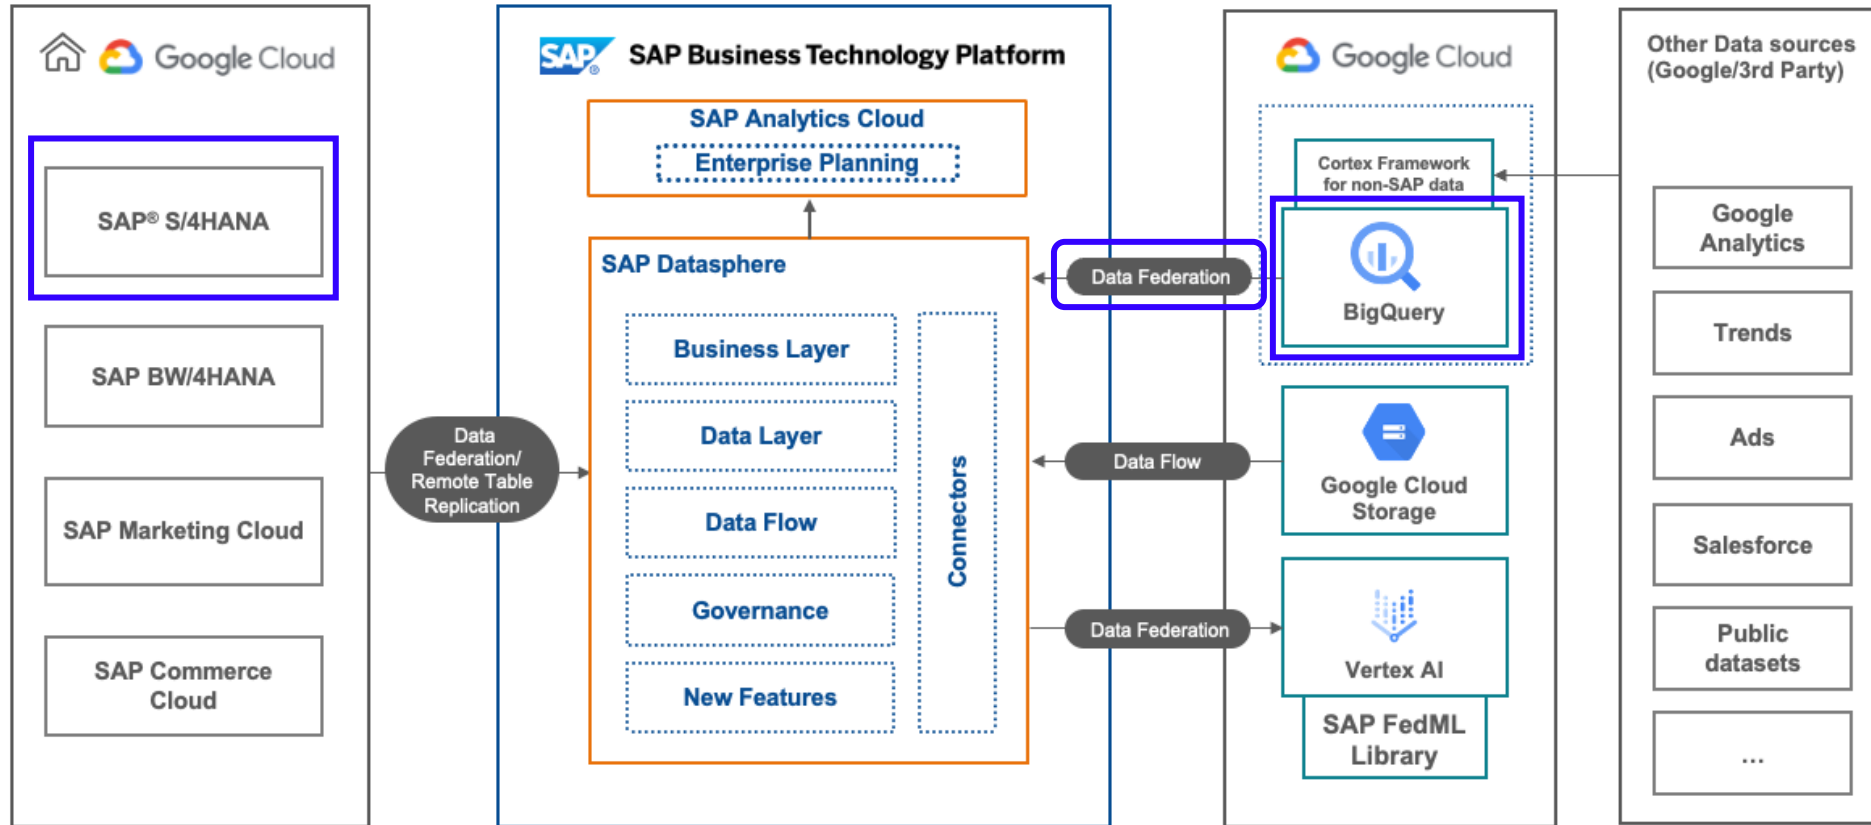

Google (BigQuery) & SAP Datasphere Integration , *Hands-on Workshop.*

Jeetendra Kapase, SAP
Sushma Sandepogu, SAP

April, 2024

INTERNAL – SAP and Customers Only

Use Case

Hands-on Workshop Guide

EXERCISE URL: <https://tinyurl.com/SAPDSPGBQEx>

TENANT URL: <https://tinyurl.com/SAPDSPGBQ>

LOGIN :

User name

Password

[AC86600UXX](#)

[ObuARYDFI81!](#)

Thank you.

Contact information: