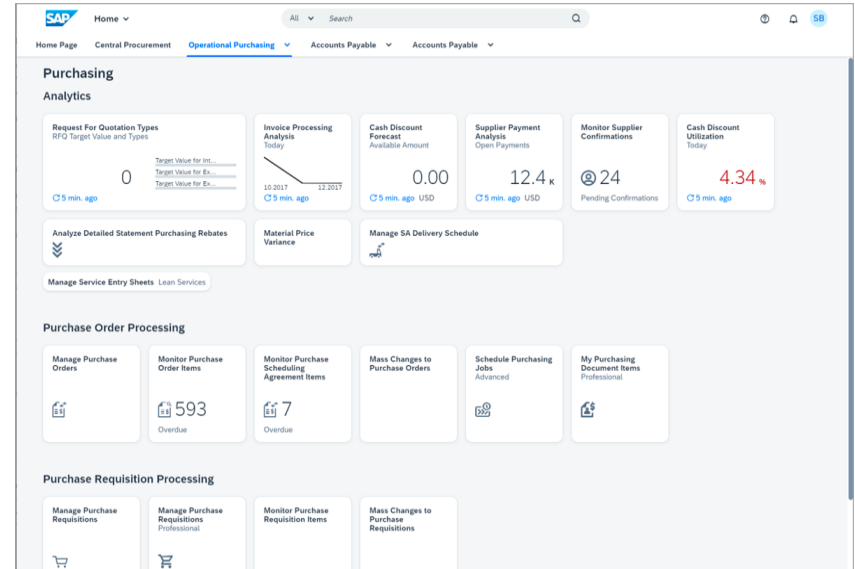

SAP Build and WorkZone

- Fast application development which help deliver specific uses case to production
- Use the power of automation to deliver business value by reducing processing times of repetitive tasks
- WorkZone will modernize your approach to the Fiori Launchpad by providing a unified point to SAP and all other applications whether on-premise or on the cloud
- With WorkZone, use the latest tools now to modernize your processes