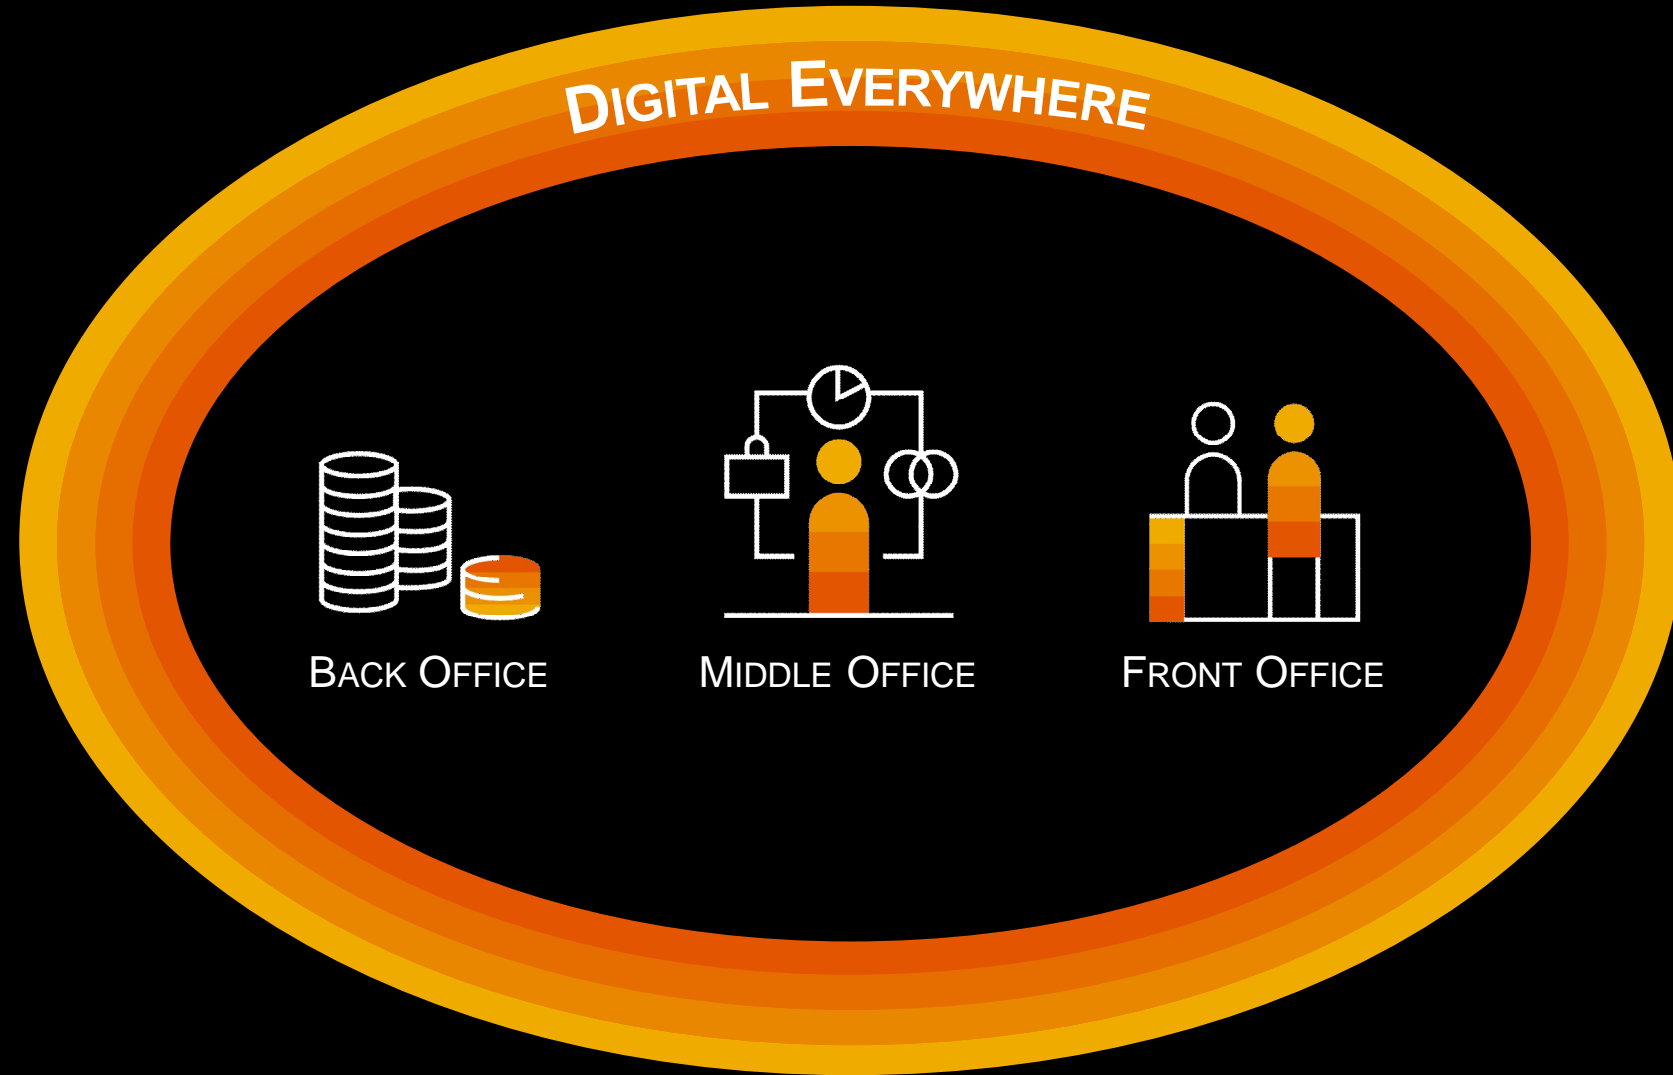

Redefining **Industry Models** with SAP Leonardo

Pat Bakey, President, SAP Industries

We are living in the age of **Digital Disruption**

MACHINE LEARNING
3D PRINTING
INTERNET OF THINGS
SOCIAL
CYBER SECURITY
API & MICRO SERVICES

DIGITAL ASSISTANTS
CLOUD
NANO-TECHNOLOGY
UX
IN MEMORY COMPUTING

ARTIFICIAL INTELLIGENCE
MOBILITY
B2B MARKETPLACE
BIG DATA
ROBOTICS
BLOCKCHAIN

Redefining industries in a new **cross-industry** world

Digital is **embedding intelligence** in every section of the organization

But the **customer** remains the **epicenter**

SAP Leonardo **connects** everything together

Energy management & Utilization

Panel Discussion

CATERPILLAR
>
accenture

Redefining **Industry Models** with SAP Leonardo