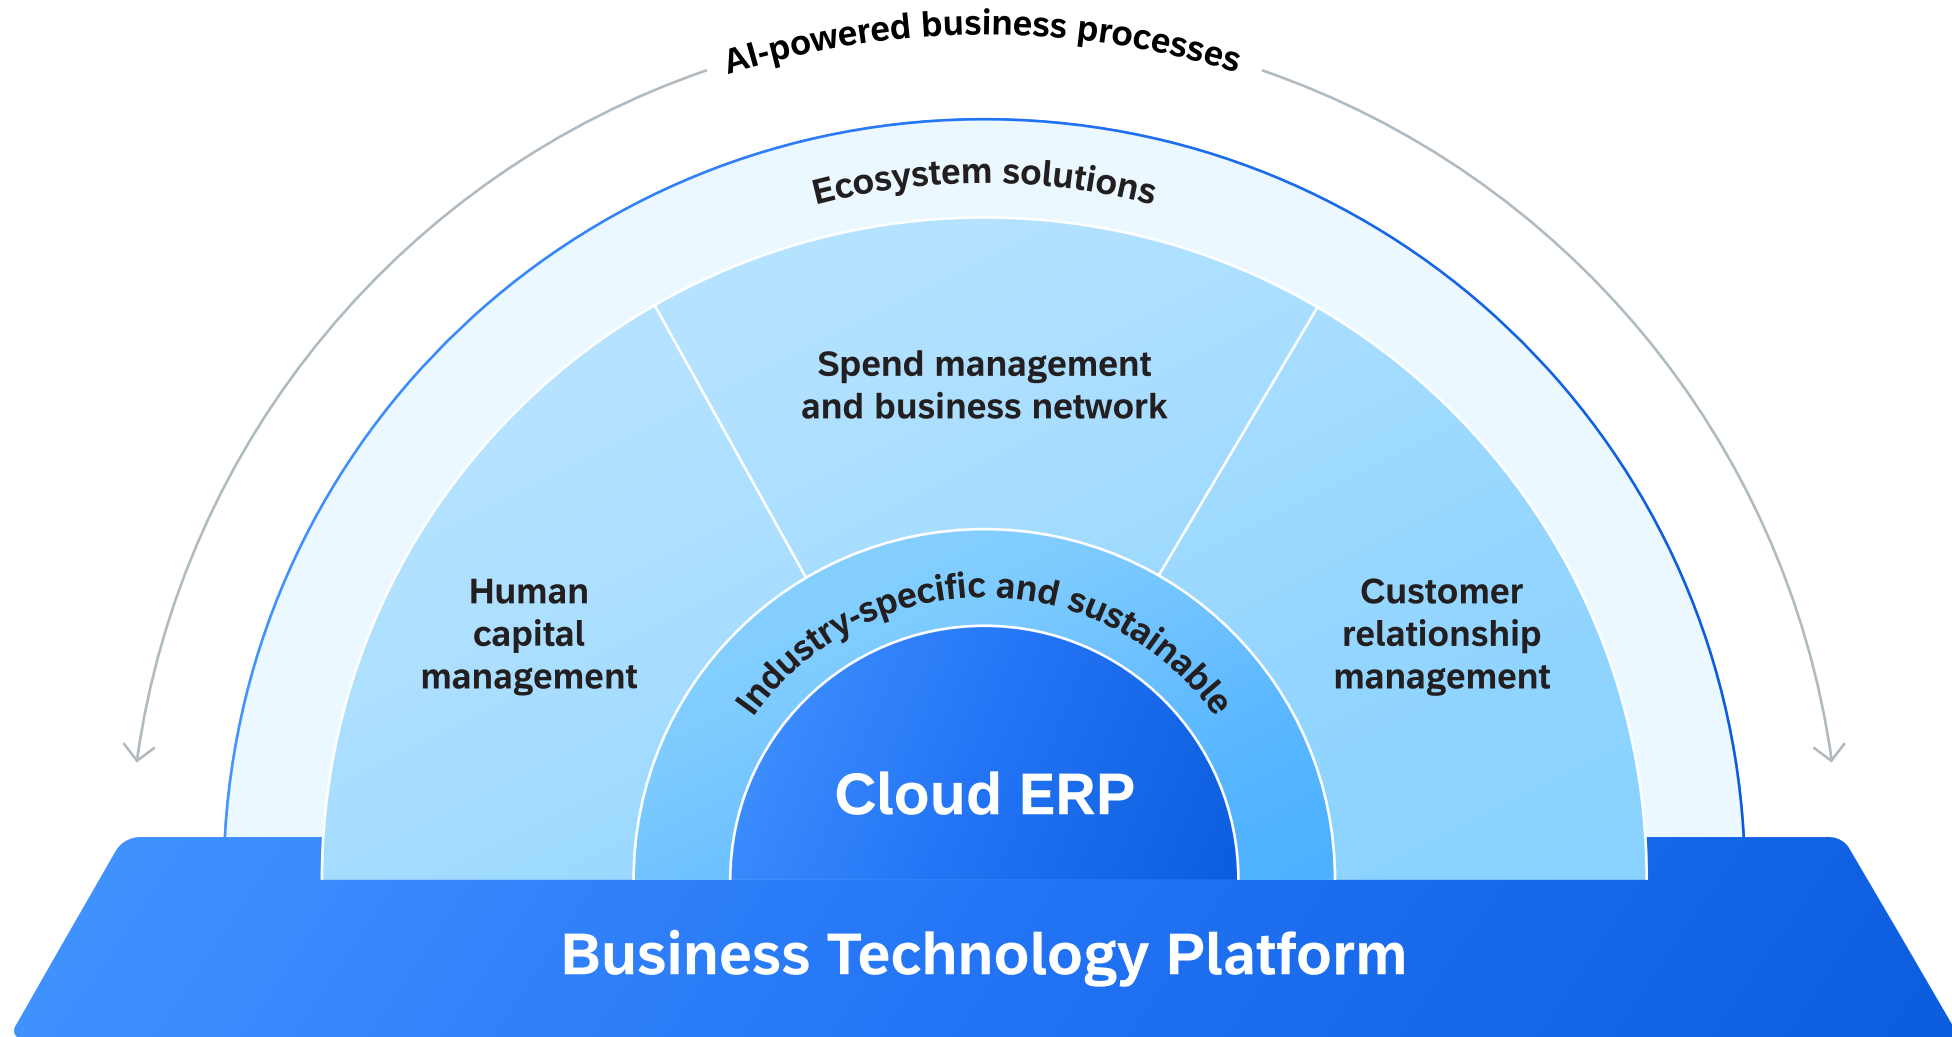

SAP portfolio

SAP BTP is your platform to individualize your business processes

App Dev	Automation	Integration	Data and Analytics	AI
→ Visual Low-Code / No-Code experience	→ Workflow Management	→ Process integration	→ Analytics & planning	→ Pre-trained AI models
→ Pro-code tooling	→ Robotic Process Automation	→ API-led integration	→ Data management	→ Responsible AI
→ Digital experience	→ Process monitoring & analytics	→ Event-driven integration	→ Operational database	→ AI model lifecycle management
→ DevOps	→ Automated document processing	→ B2B integration	→ Data warehouse & data lake	→ AI-infused SAP Applications (incl. Generative AI)
		→ Data integration		