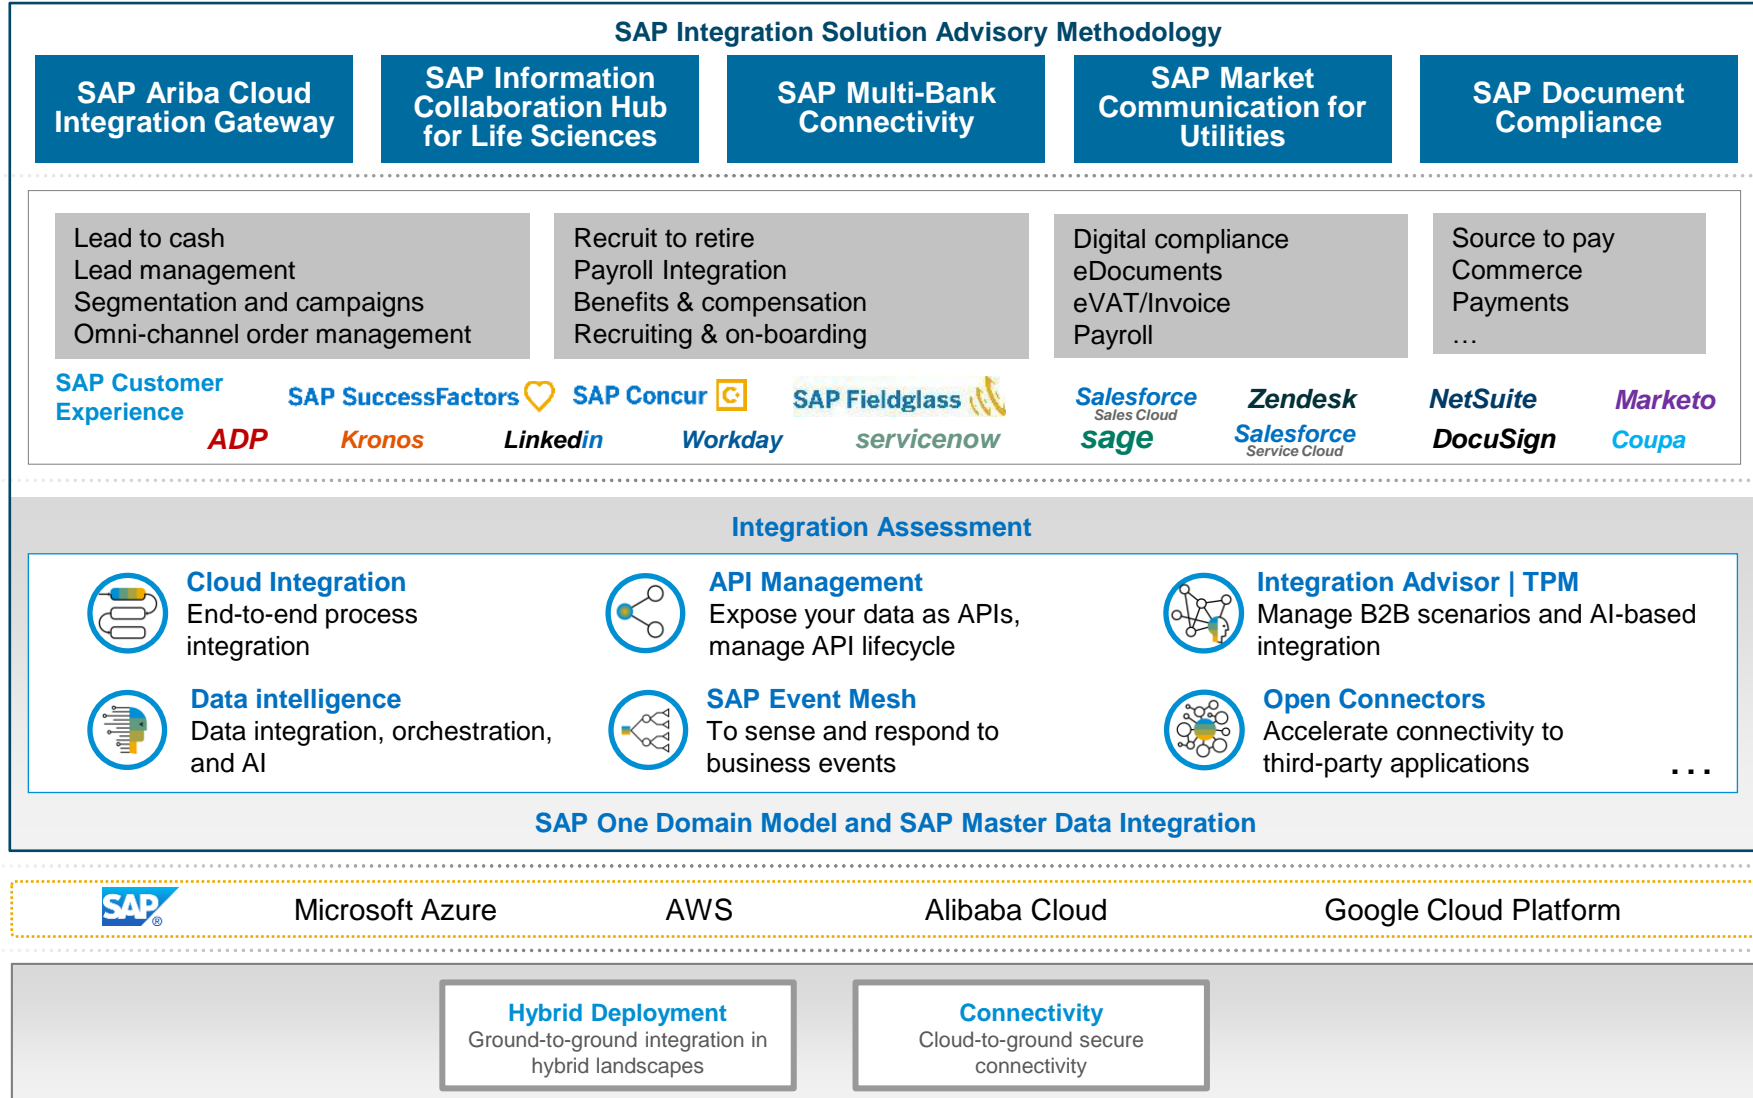

## Get Started with SAP Integration Suite

Raghavendra Kulkarni and Gautham Krishna, Product Management SAP Integration  
April 2021

INTERNAL

# Integration at SAP

SAP's hybrid integration platform for the Intelligent Enterprise

# SAP Integration Suite

Integration PaaS | Integration SaaS | Integration clouds

LOB and industry integration clouds