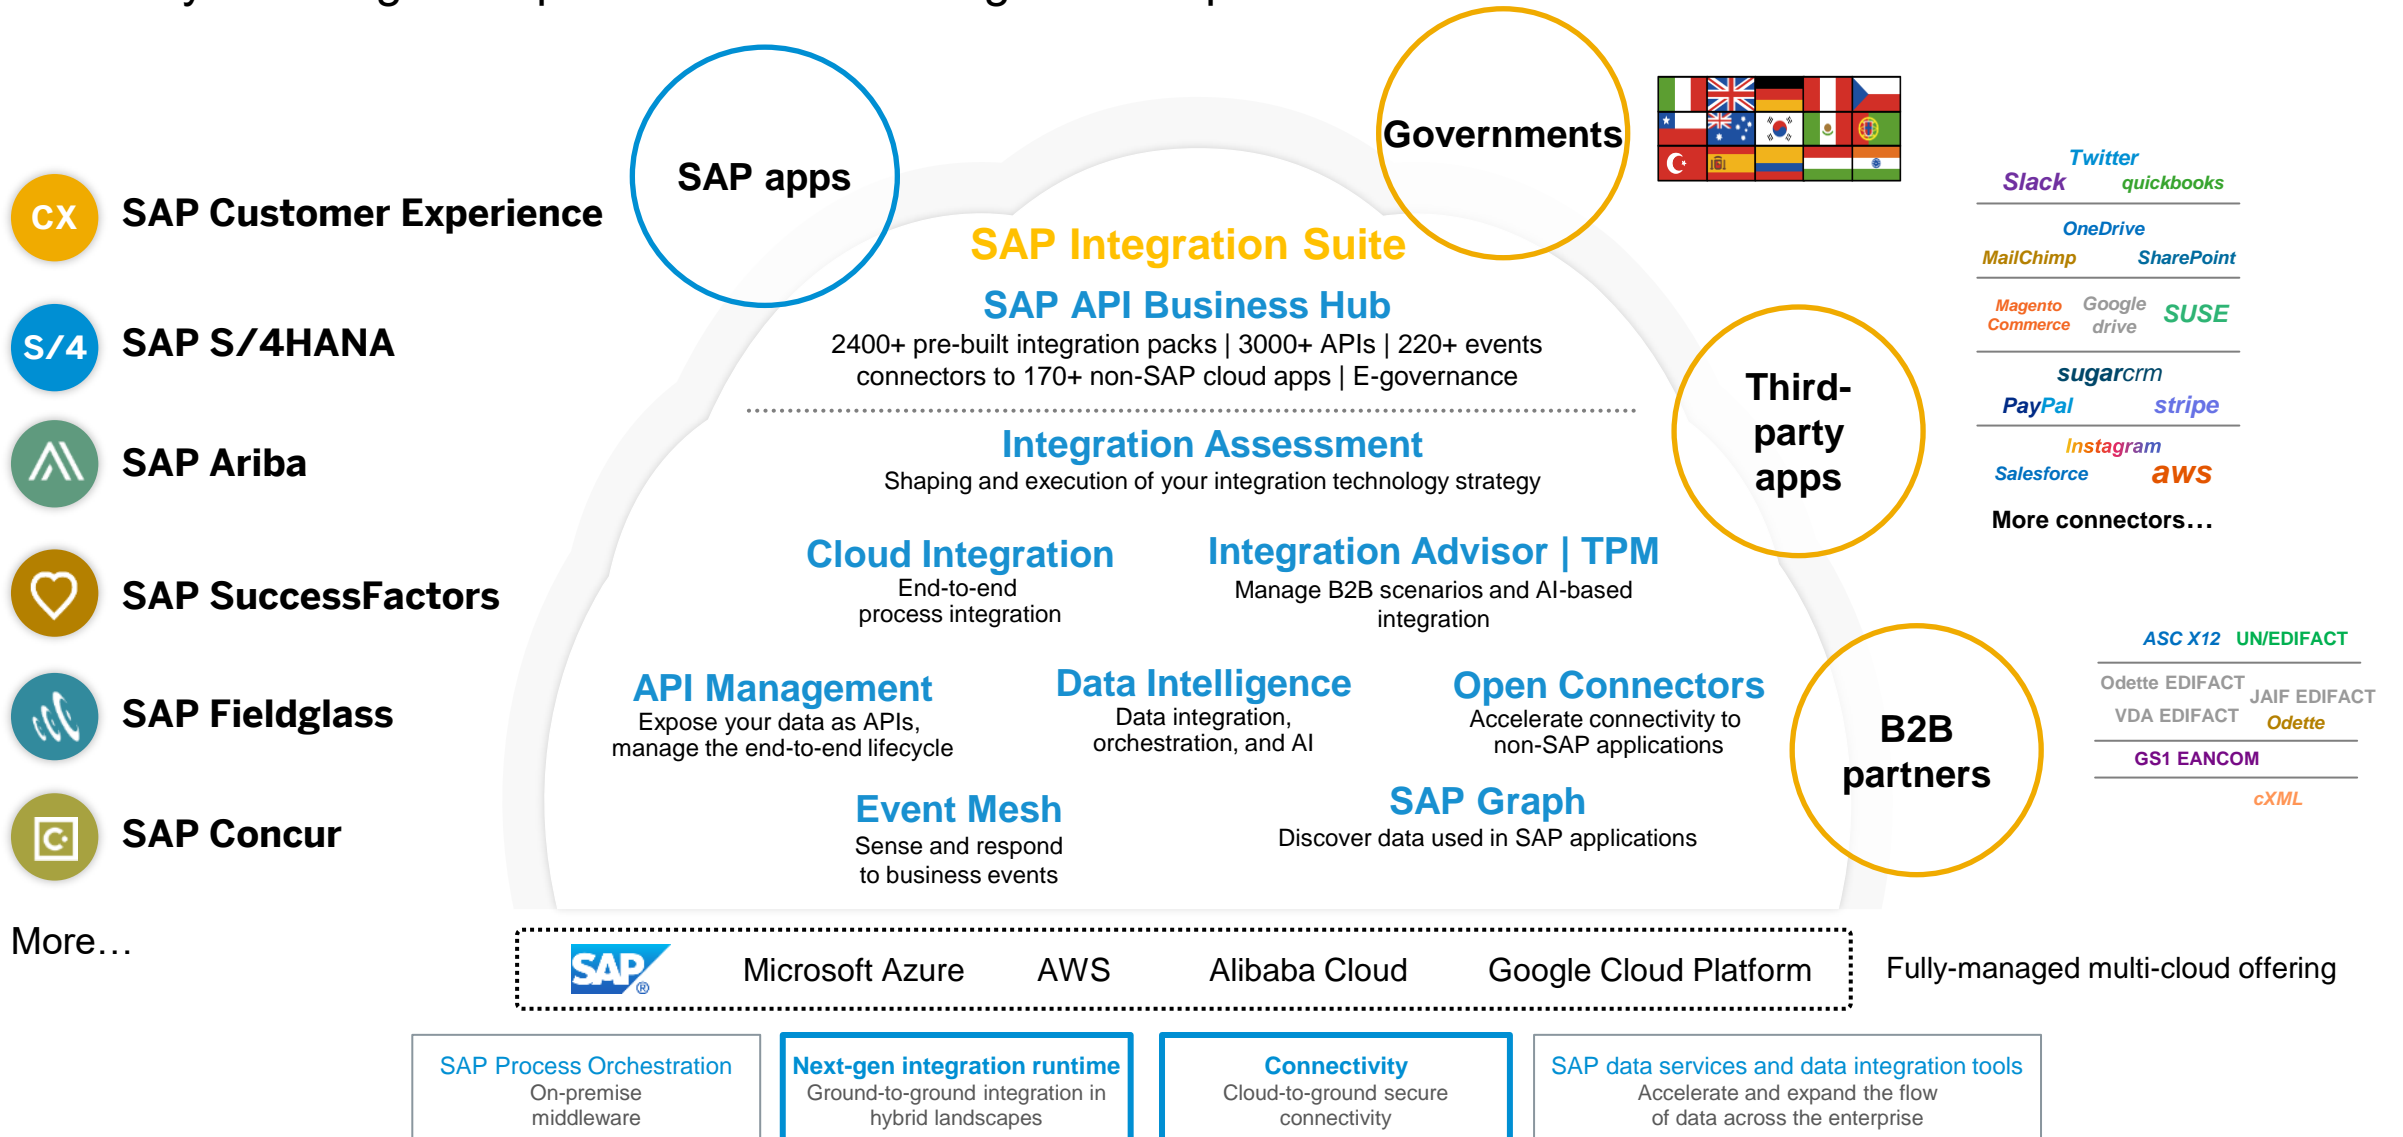

# SAP Garage Series

## Get Started with SAP Integration Suite

Raghavendra Kulkarni and Gautham Krishna, Product Management SAP Integration  
April 2021

INTERNAL

# Integration at SAP

SAP's hybrid integration platform for the Intelligent Enterprise

## Integration platform

Versatile, enterprise-grade integration platform with simple consumption-based pricing